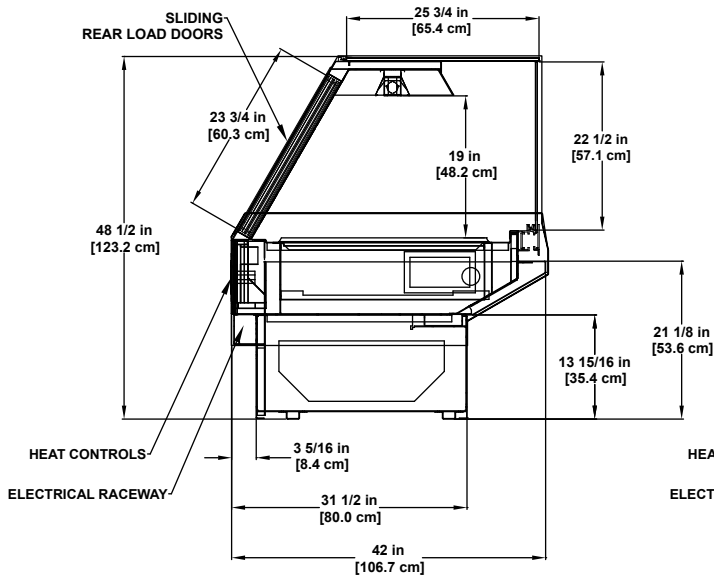

SMD PROFILE