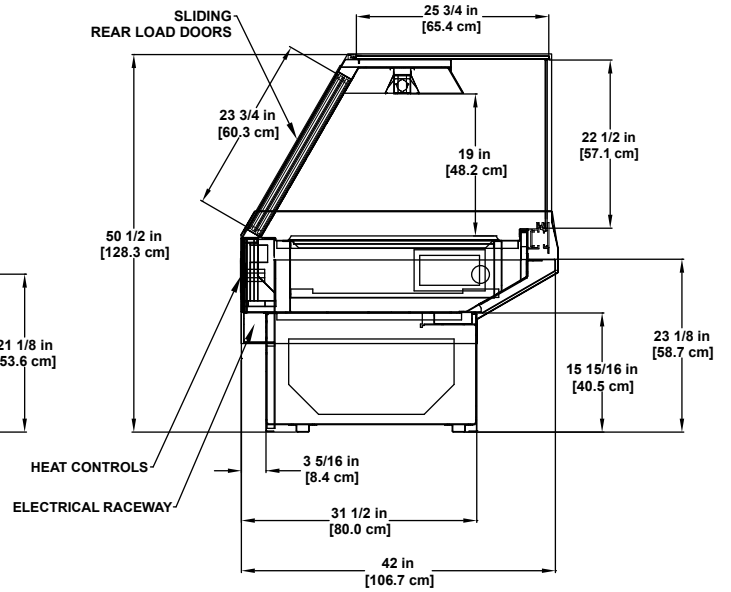

SSD PROFILE

SERVICE
SINGLE-DECK
Dell