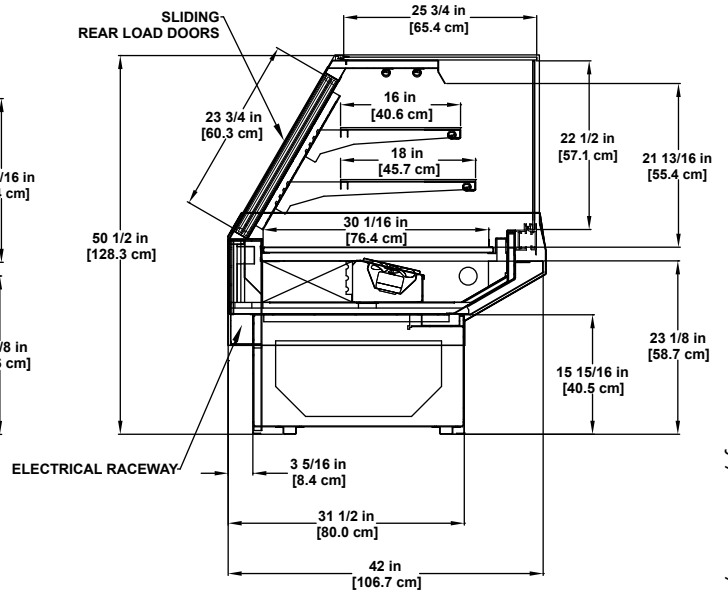

SSD PROFILE

**SERVICE
MULTI-DECK**

Bakery / Cheese / Deli