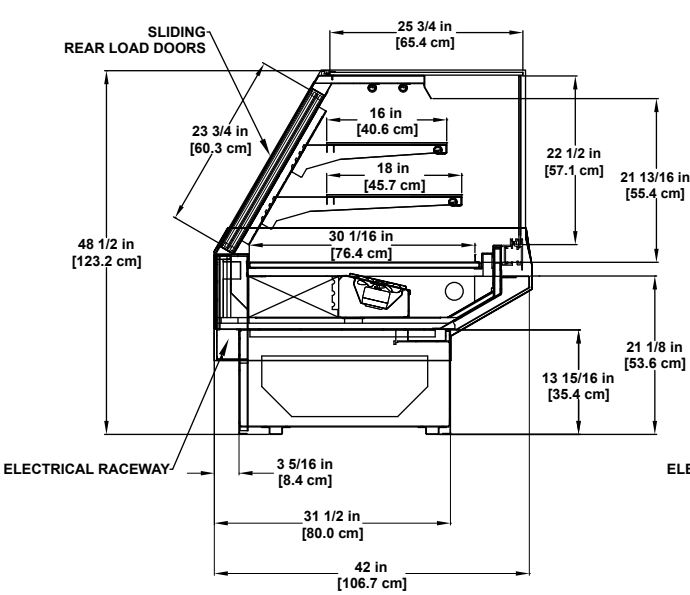

SMD PROFILE