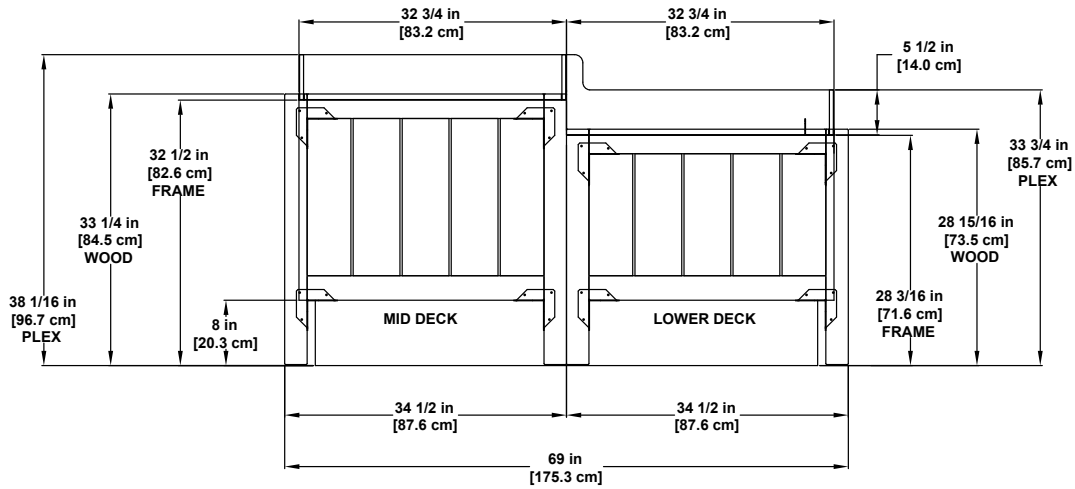

0B
(2 Tier Remote)