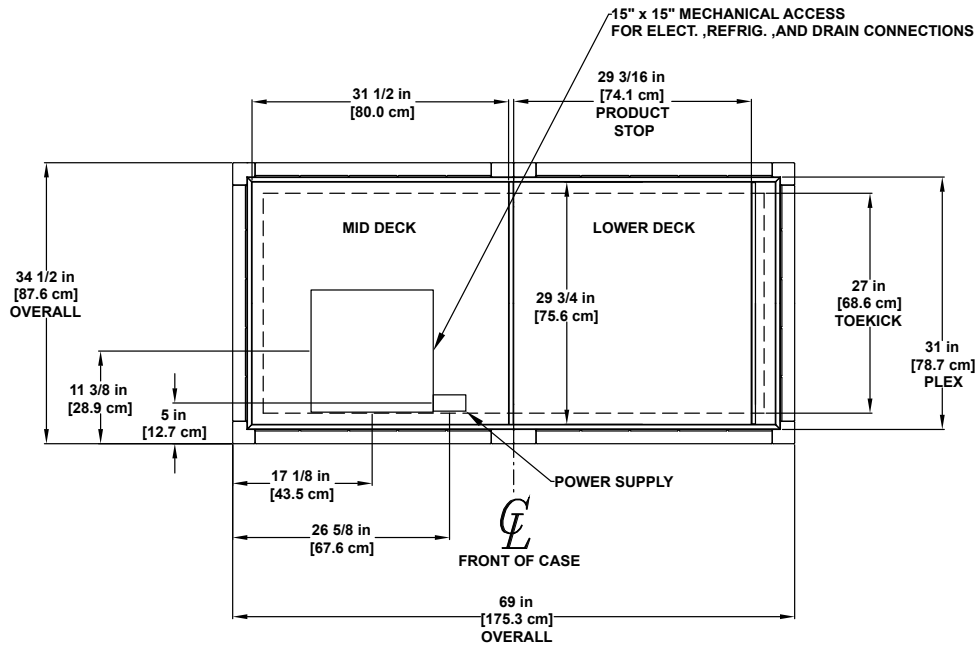

Lighting Data

Model		Lights per Row	Light Length (ft)	Clearvoyant 4 LED Lighting (Per Light Row)			
				Standard Power (Cornice or Shelf)		High Power (Cornice)	
				120 Volts		120 Volts	
				Amps	Watts	Amps	Watts
OB	1 tier	---	---	---	---	---	---
	2 tier	---	---	---	---	---	---
	4 tier	---	---	---	---	---	---
	6 tier	---	---	---	---	---	---

OB
(1 Tier Remote)

SELF-SERVICE
SINGLE-DECK
Produce

0B
(2 Tier Remote)

OB
(4 Tier Remote)

**SELF-SERVICE
SINGLE-DECK**

Produce

0B
(6 Tier Remote)

*SHOWN WITH OPTIONAL WOOD CLADDING