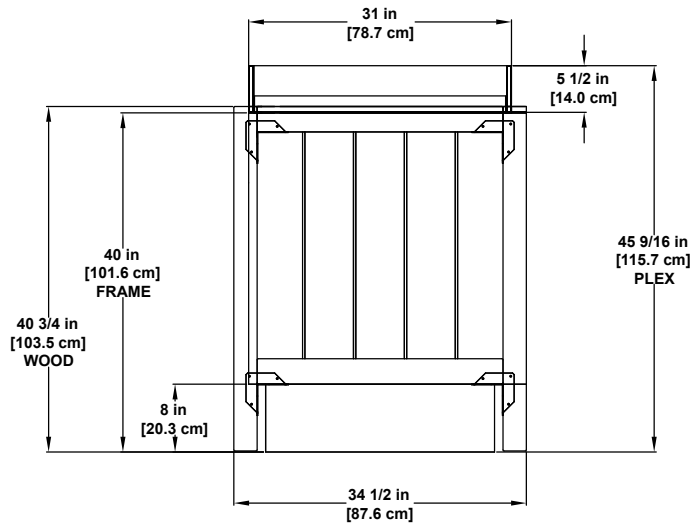

OB
(1 Tier Remote)

SELF-SERVICE
SINGLE-DECK
Produce