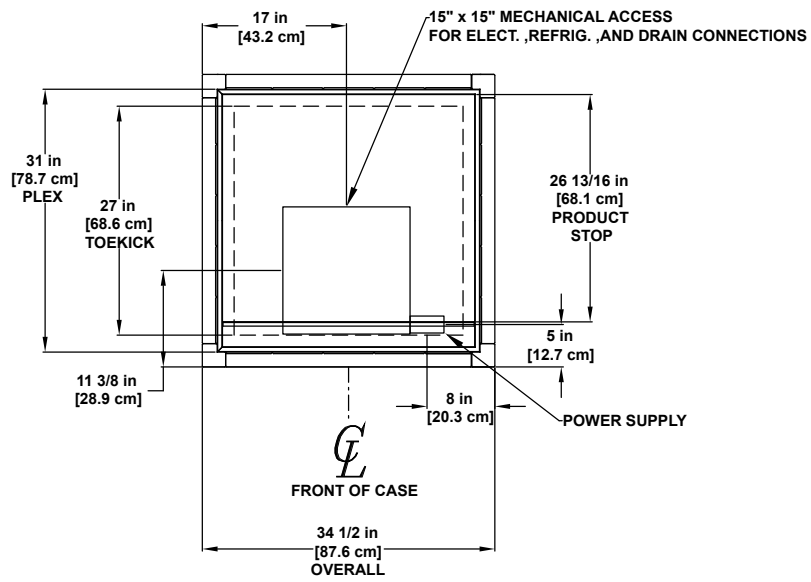

OB
(1 Tier Remote)

SELF-SERVICE
SINGLE-DECK
Produce