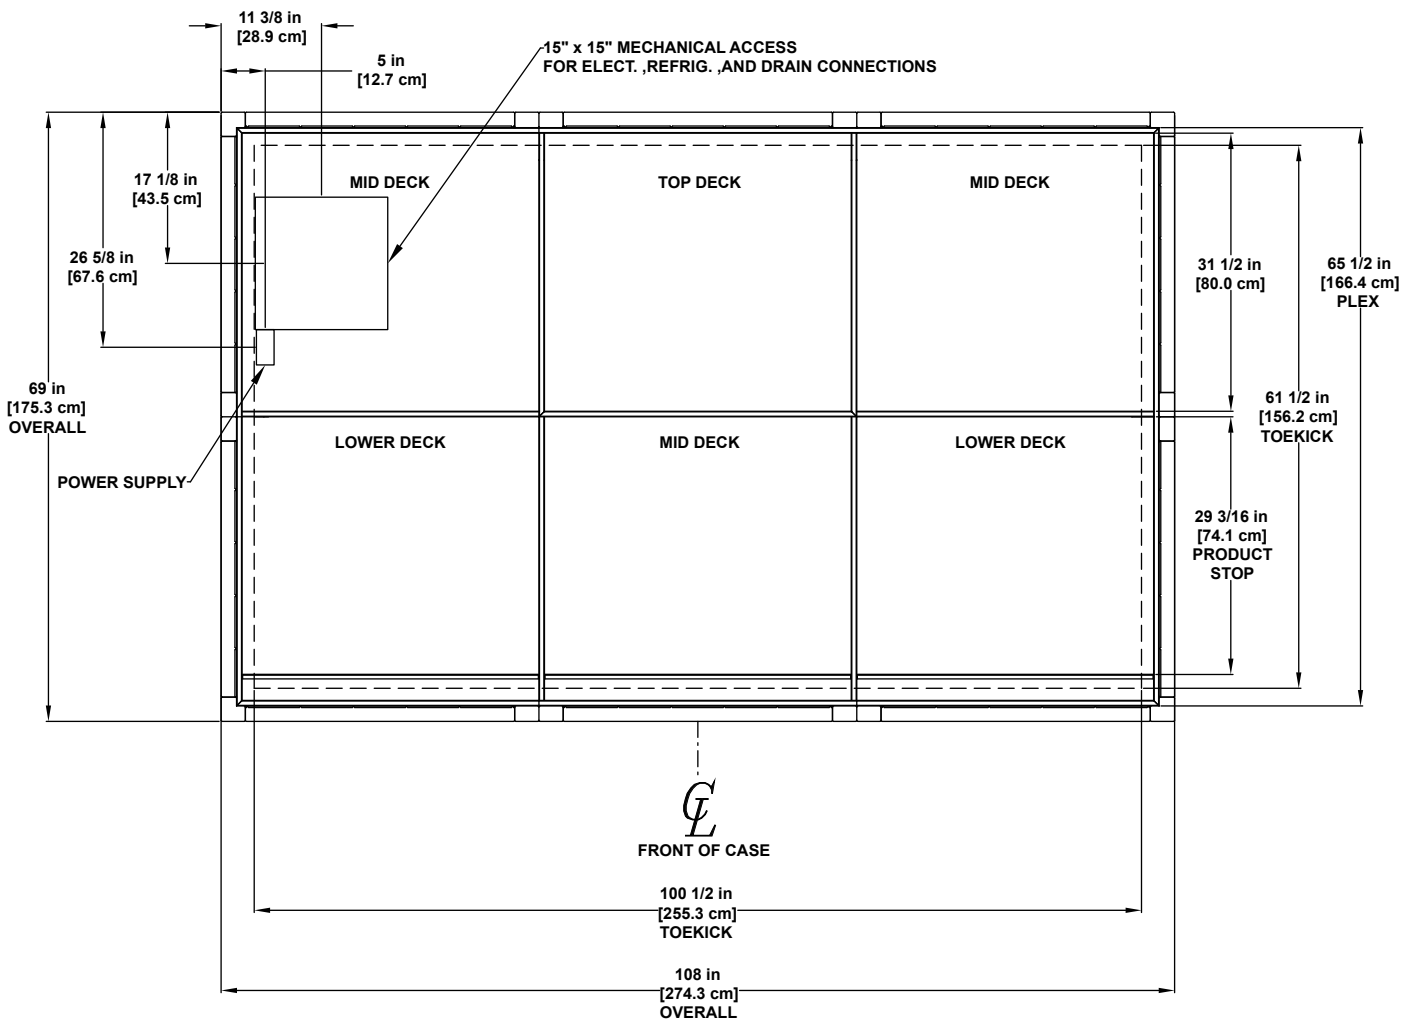

Lighting Data

Model		Lights per Row	Light Length (ft)	Clearvoyant 4 LED Lighting (Per Light Row)			
				Standard Power (Cornice or Shelf)		High Power (Cornice)	
				120 Volts		120 Volts	
				Amps	Watts	Amps	Watts
OB	1 tier	---	---	---	---	---	---
	2 tier	---	---	---	---	---	---
	4 tier	---	---	---	---	---	---
	6 tier	---	---	---	---	---	---

OB
(1 Tier Remote)

SELF-SERVICE
SINGLE-DECK
Produce

0B
(2 Tier Remote)

OB
(4 Tier Remote)

**SELF-SERVICE
SINGLE-DECK**

Produce

0B
(6 Tier Remote)

*SHOWN WITH OPTIONAL WOOD CLADDING