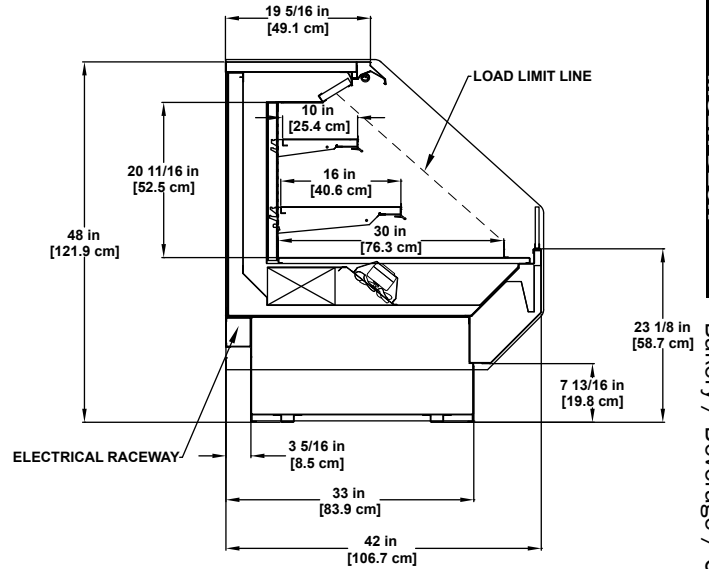

Numbers are based on standard case sizes. Consult engineering.

PF
(48" Remote)

Hillphoenix

A DOVER COMPANY

6 5/16" TOEKICK

7 13/16" TOEKICK

**SELF-SERVICE
MULTI-DECK**

Bakery / Beverage / Cheese / Deli