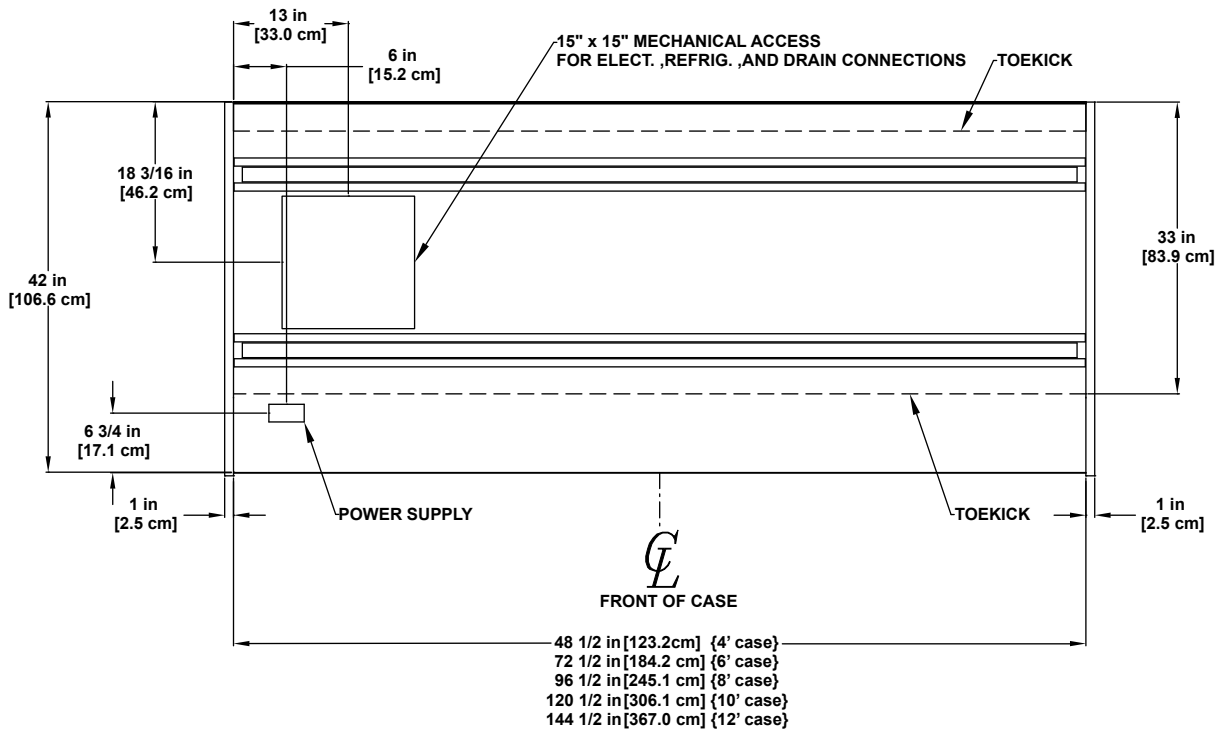

Numbers are based on standard case sizes. Consult engineering.

PF
(48" Remote)

Hillphoenix

A DOVER COMPANY

6 5/16" TOEKICK

7 13/16" TOEKICK

**SELF-SERVICE
MULTI-DECK**

Bakery / Beverage / Cheese / Deli