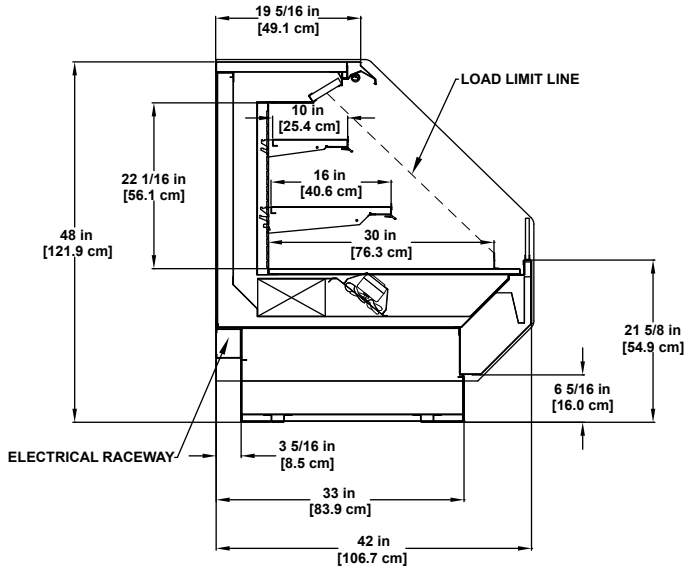

Numbers are based on standard case sizes. Consult engineering.

PF
(48" Remote)

Hillphoenix

A DOVER COMPANY

6 5/16" TOEKICK

7 13/16" TOEKICK

**SELF-SERVICE
MULTI-DECK**

Bakery / Beverage / Cheese / Deli