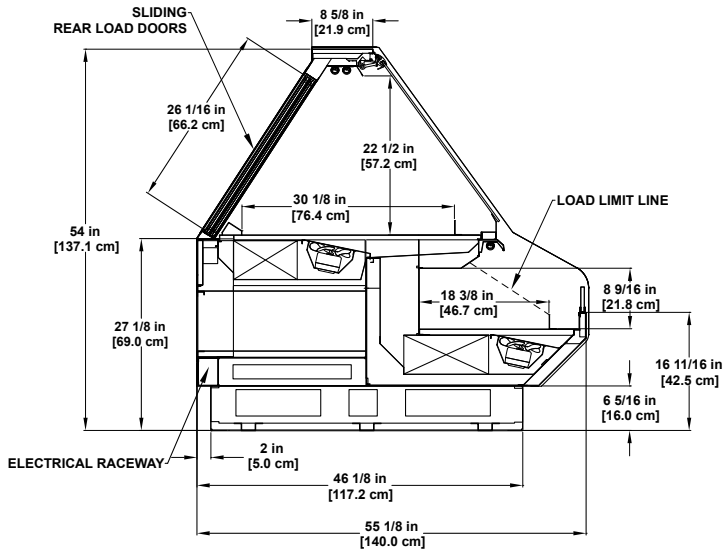

Model SD-R
Oversized Single-Deck

Please consult Hillphoenix Engineering Reference Manual for dimensions, plan views and technical specifications. Specifications subject to change without notice. Designed for optional performance in store environments where temperature and humidity do not exceed 75 degrees and 55% R.H. Certified to UL 471 and ANSI/NSF Standard 7.

Base Model Features

- Sled runner base construction.
- Standard 54" case height with 6-5/16" toekick.
- Standard 55-1/8" case depth.
- Standard 8-5/8" case top.
- 45 degree dieboard.
- Painted metal exterior.
- Stainless steel exterior trim and base trim.
- Stainless steel outside back and 3/8" glass dome top.
- Refrigerated dome.
- Reflective rear load doors.
- Single-pane, regular-glare curved lift front glass.
- Black painted metal interior.
- Clearvoyant® LED top light in dome.
- Solar digital thermometer.
- Refrigerated base.
- 3-1/2" polished dieboard plex.
- Black painted metal interior.
- Interior trim to match interior.
- Flat bottom merchandising deck with 2" metal product stop.
- Clearvoyant LED cornice light in base.
- Rear electrical raceway.
- Open dry rear storage.

Available Options

- Available lengths: 4', 6', 8', 10' and 12'.
- Alternate toekick height include: 7-13/16"H with changes overall height.
- Bullet leg base with adjustable height toekick.
- Painted metal base trim.
- Cart bumper.
- Dual top light in dome.
- Interior and exterior stainless steel finish.
- White or other painted metal interior finish.
- Stainless steel case top.
- 10" glass or metal mezzanine shelf for refrigerated dome.
- Solid or dot matrix glass black or gray glass masking.
- Rear flip-up work boards.
- Single-pane, regular non-glare flat lift front glass.
- Non-glare curved glass.

Dover Food Retail
Conyers, GA USA
844.591.5937
hillphoenix.com

©2018 Hillphoenix, Inc.