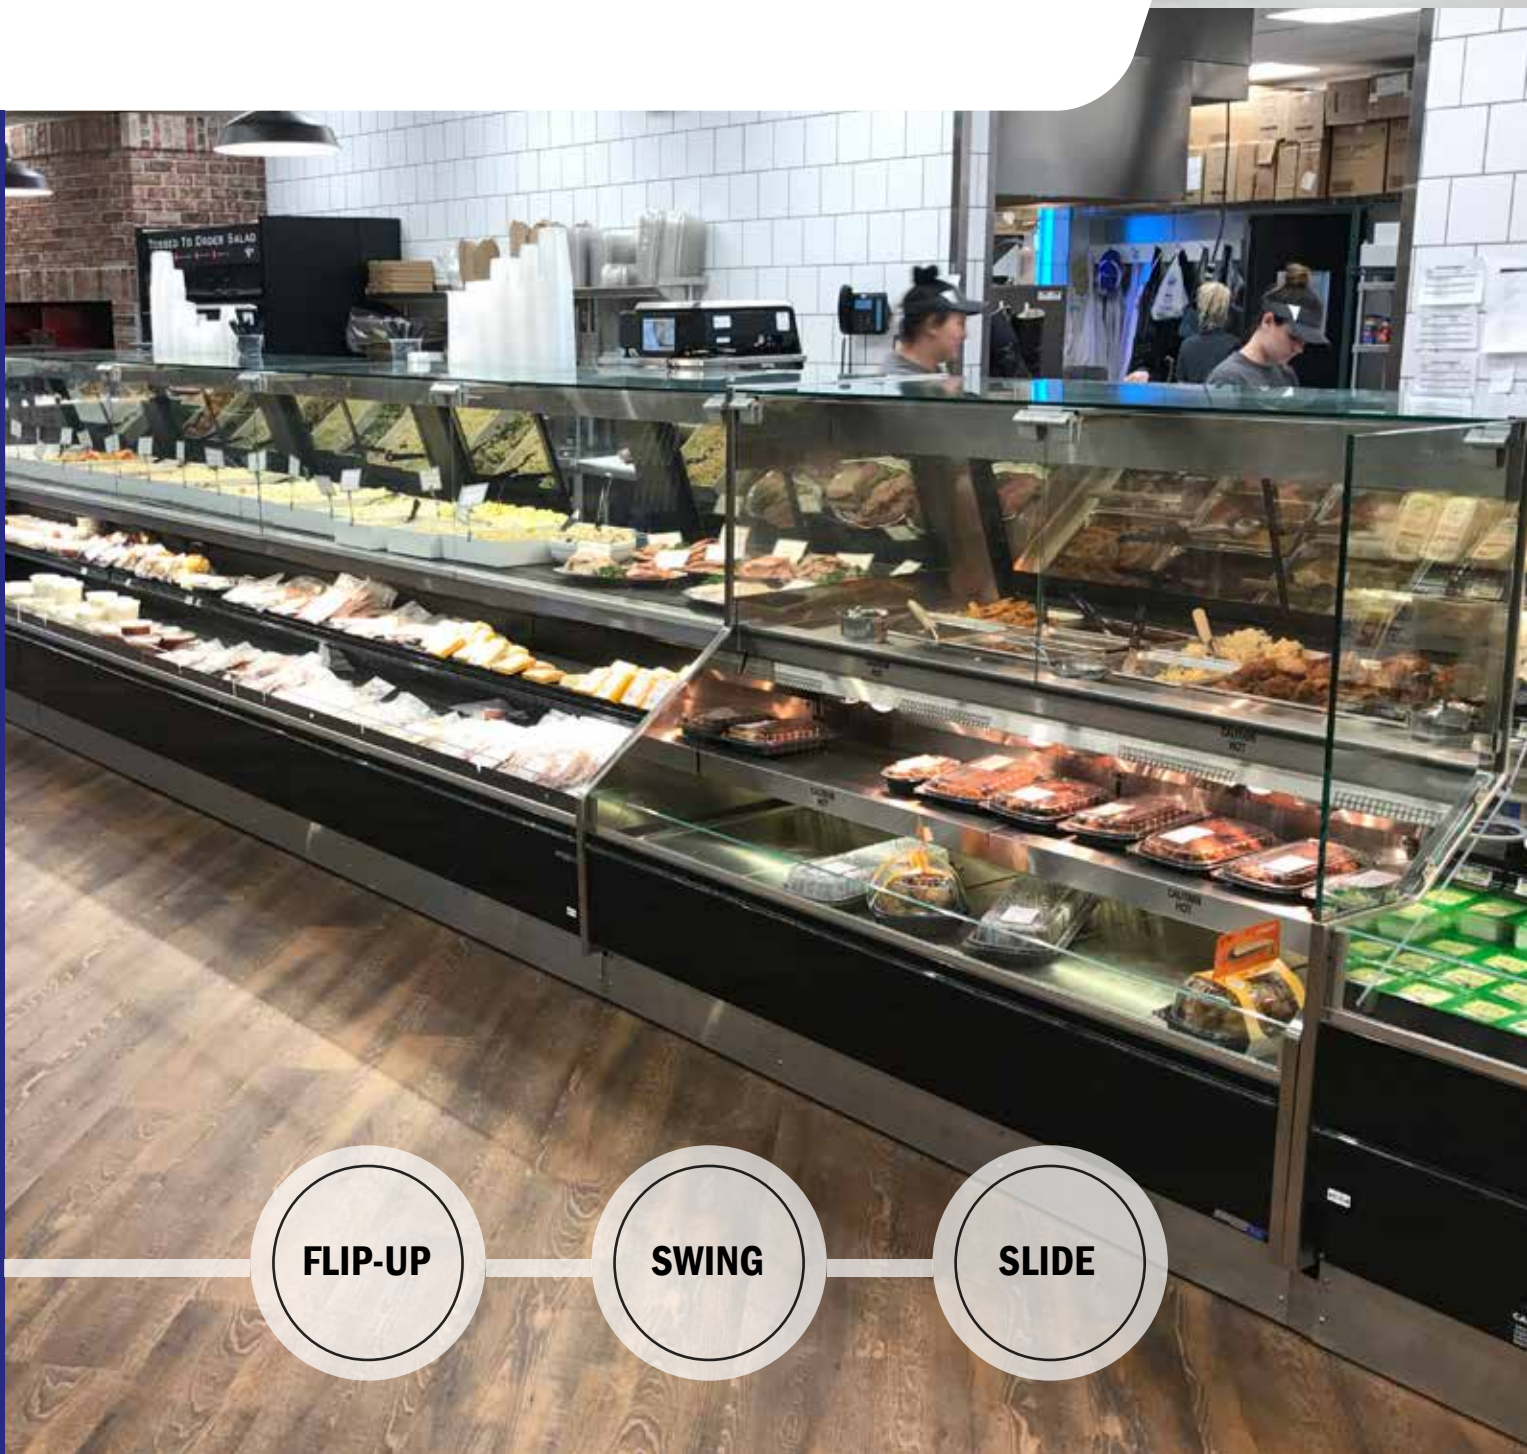

Hillphoenix[®]

a **DOVER** company

Fresh thinking.
Responsible solutions.

Vertical Glass Service Cases

CUBE and Slide Hardware

FLIP-UP

SWING

SLIDE