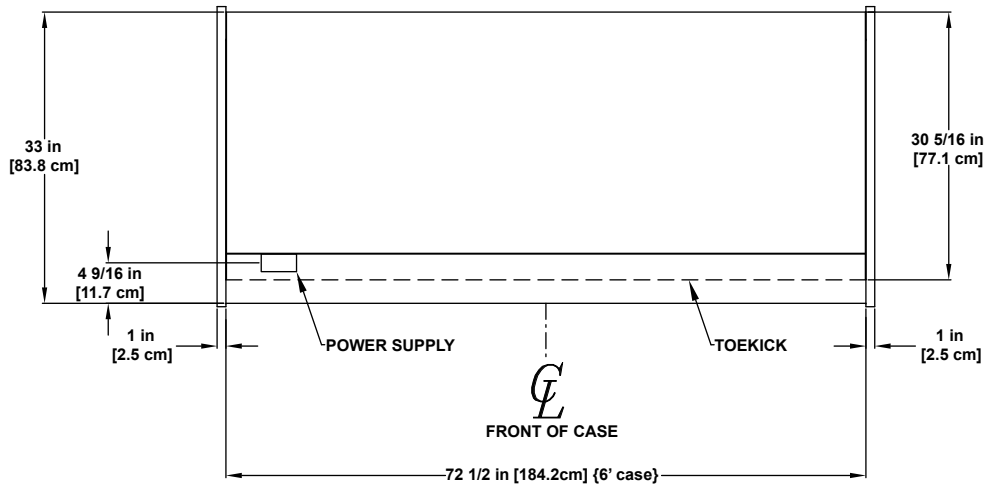

CF-FS
(Self-Contained)

SELF-SERVICE
MULTI-DECK

Beverage / Dairy / Deli