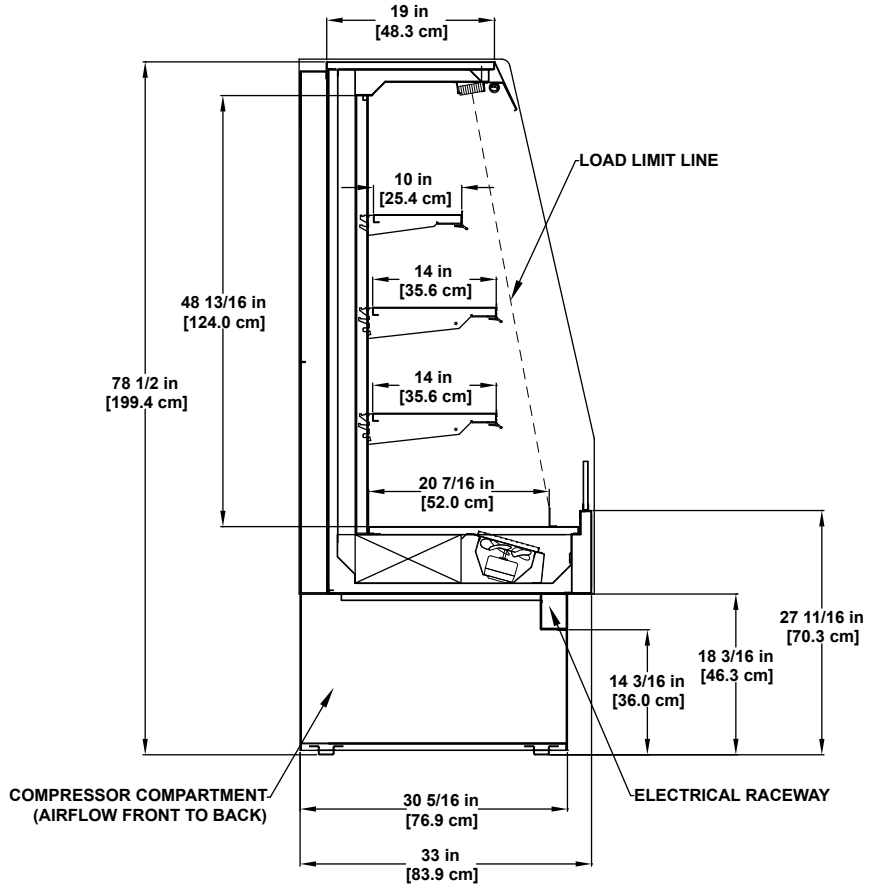

CF-FS
(Self-Contained)

SELF-SERVICE
MULTI-DECK

Beverage / Dairy / Deli