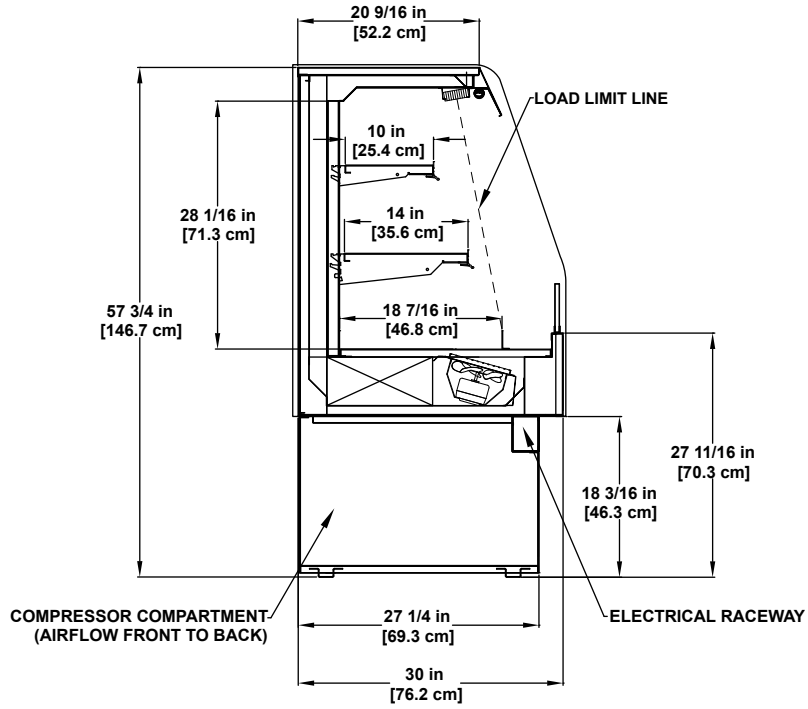

CF
(Self-Contained)

**SELF-SERVICE
MULTI-DECK**

Bakery / Beverage / Dairy / Deli