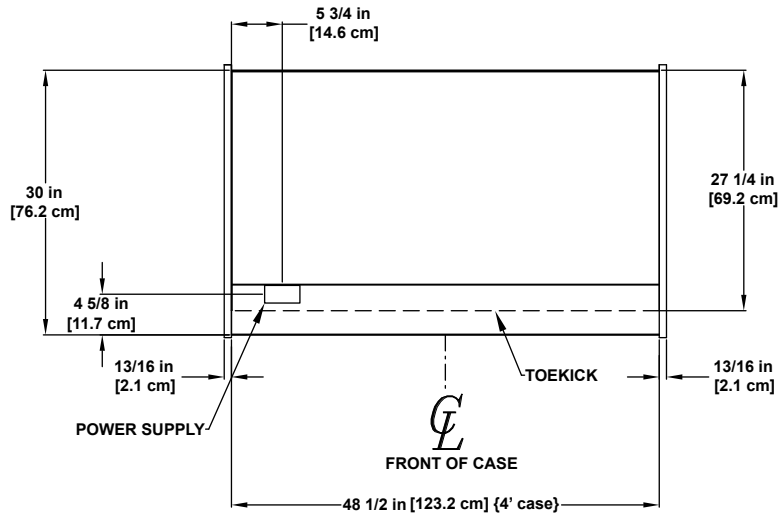

CF
(Self-Contained)

**SELF-SERVICE
MULTI-DECK**

Bakery / Beverage / Dairy / Deli