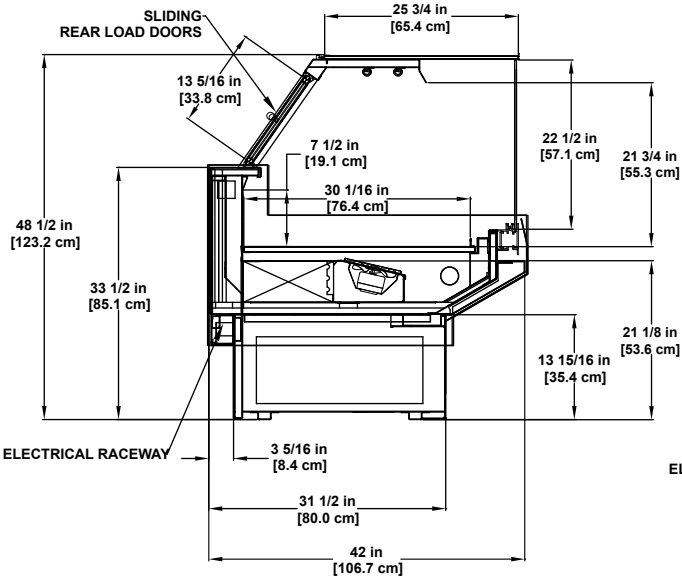

SMD PROFILE