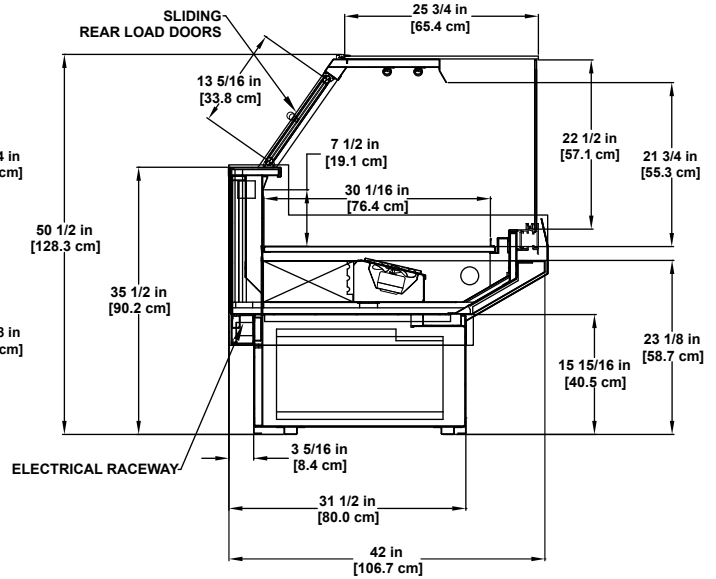

SSD PROFILE

SERVICE
SINGLE-DECK

Bakery / Cheese / Deli