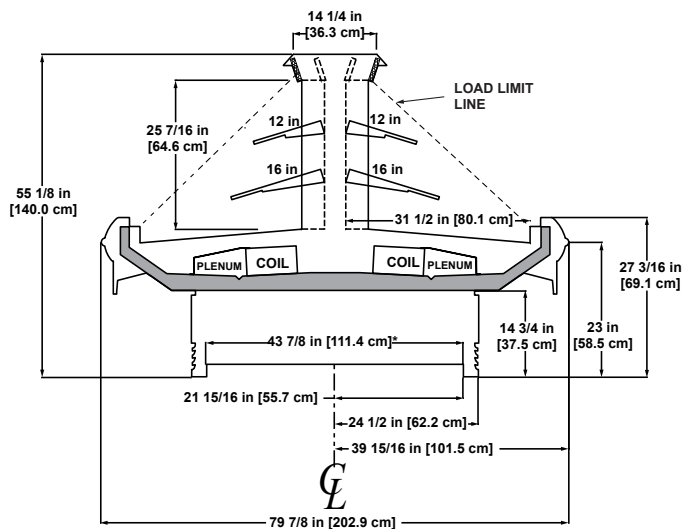

Island

This three deck produce merchandiser with appealing center tower attracts shoppers to specialty high-margin promotions.

03IP

Please consult Hillphoenix Engineering Reference Manual for dimensions, plan views and technical specifications. Specifications subject to change without notice. Designed for optimal performance in store environments where temperature and humidity do not exceed 75°F and 55% R.H. Certified to UL 471 and ANSI/NSF Standard 7.

Available Options

- Available lengths: 8' & 12'.
- Available shelf sizes: 10", 12", 14" and 16"
- Adjustable wire display racks with multiple levels for that "just right" display.
- Wire or Plexiglass shelf package stops provide neat, appealing displays.
- Custom colors, finishes and textures available to meet any merchandising plan.
- Available with open ends (O3IP) for longer lineups, or with single (O3IPB) or double (O3IPBB) wrap ends for increased layout flexibility.
- Optional misting spray nozzle to provide greater freshness appeal for produce.
- Insulated ends available for placement against walls.
- Optional front bumper tag moulding to accommodate pricing and POS material.
- Exclusive SmartValve™ energy-saving technology available.
- Environmentally-friendly Second Nature® secondary coolant application available.
- Optional electrical outlet can be installed in the kickplate for easy power access.

Features and Benefits

- Towering sill height (55") helps to create a striking store layout.
- Tower cap offers a versatile area for impulse merchandising and arranging displays for seasonal themes.
- Honeycomb inner flue directs cold air over product to flow across shelves for consistent temperature.
- ECM energy efficient fan motors are provided as a standard offering.
- Customizable front and bumper options provide superior protection.
- Superior exterior fit and finish for clean, eye-catching lines.
- Removable castors for easy merchandiser unloading and installation.