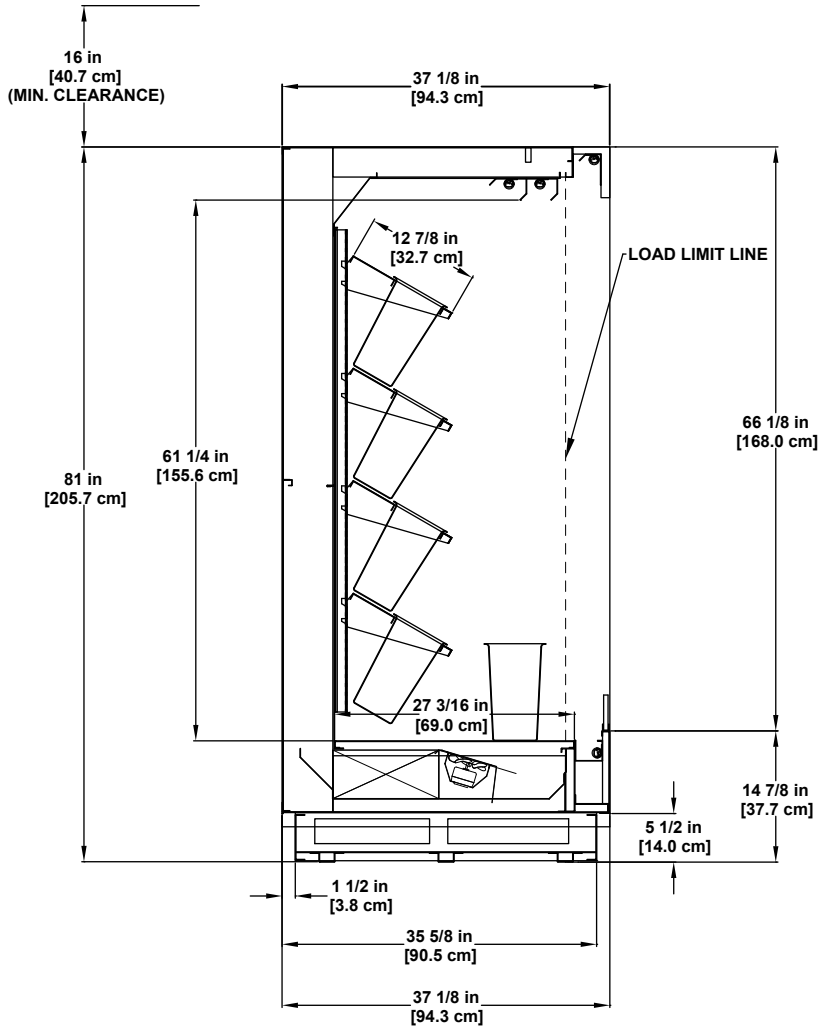

Hillphoenix

A DOVER COMPANY

- 24 1/2 in [62.2 cm] {2' case}
- 48 1/2 in [123.2 cm] {4' case}
- 72 1/2 in [184.2 cm] {6' case}
- 96 1/2 in [245.1 cm] {8' case}
- 121 in [307.3 cm] {10' case}
- 145 in [368.3 cm] {12' case}