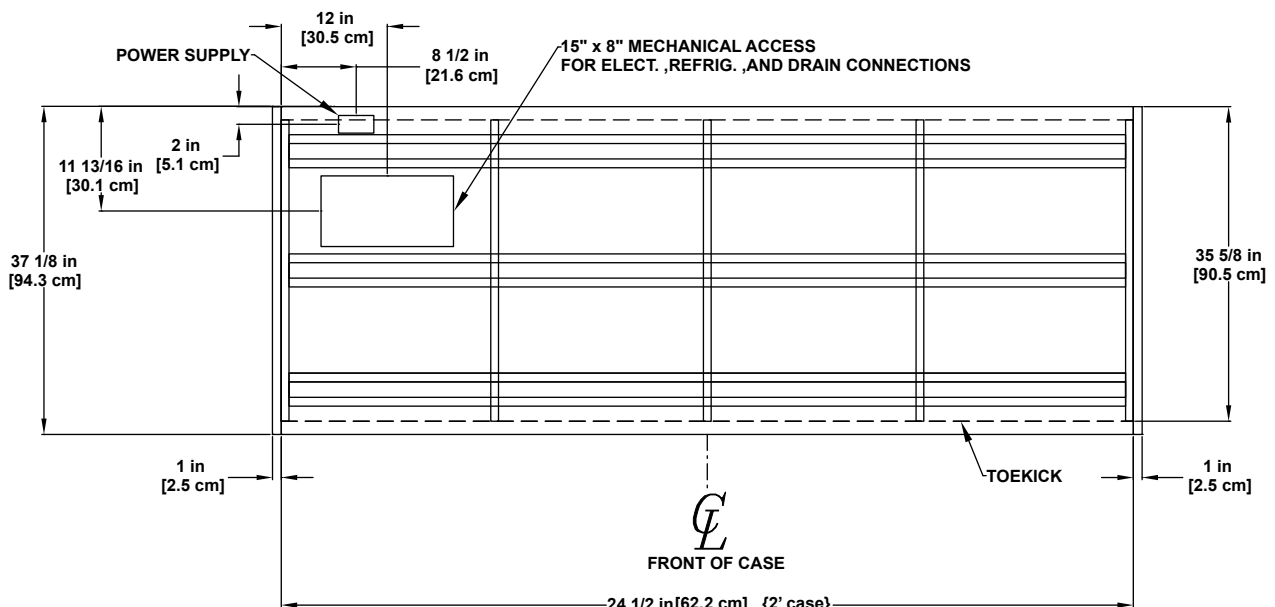

Hillphoenix

A DOVER COMPANY

- 24 1/2 in [62.2 cm] {2' case}
- 48 1/2 in [123.2 cm] {4' case}
- 72 1/2 in [184.2 cm] {6' case}
- 96 1/2 in [245.1 cm] {8' case}
- 121 in [307.3 cm] {10' case}
- 145 in [368.3 cm] {12' case}