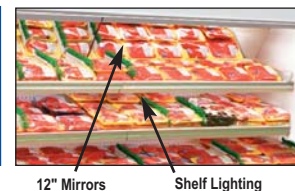

Optional Accessories

Mirrors are available in 8", 12" or 16" heights. Canopy, shelves and front handrail can be equipped with additional T8 lighting. The addition of mirrors and lighting enhances product presentation and visibility.