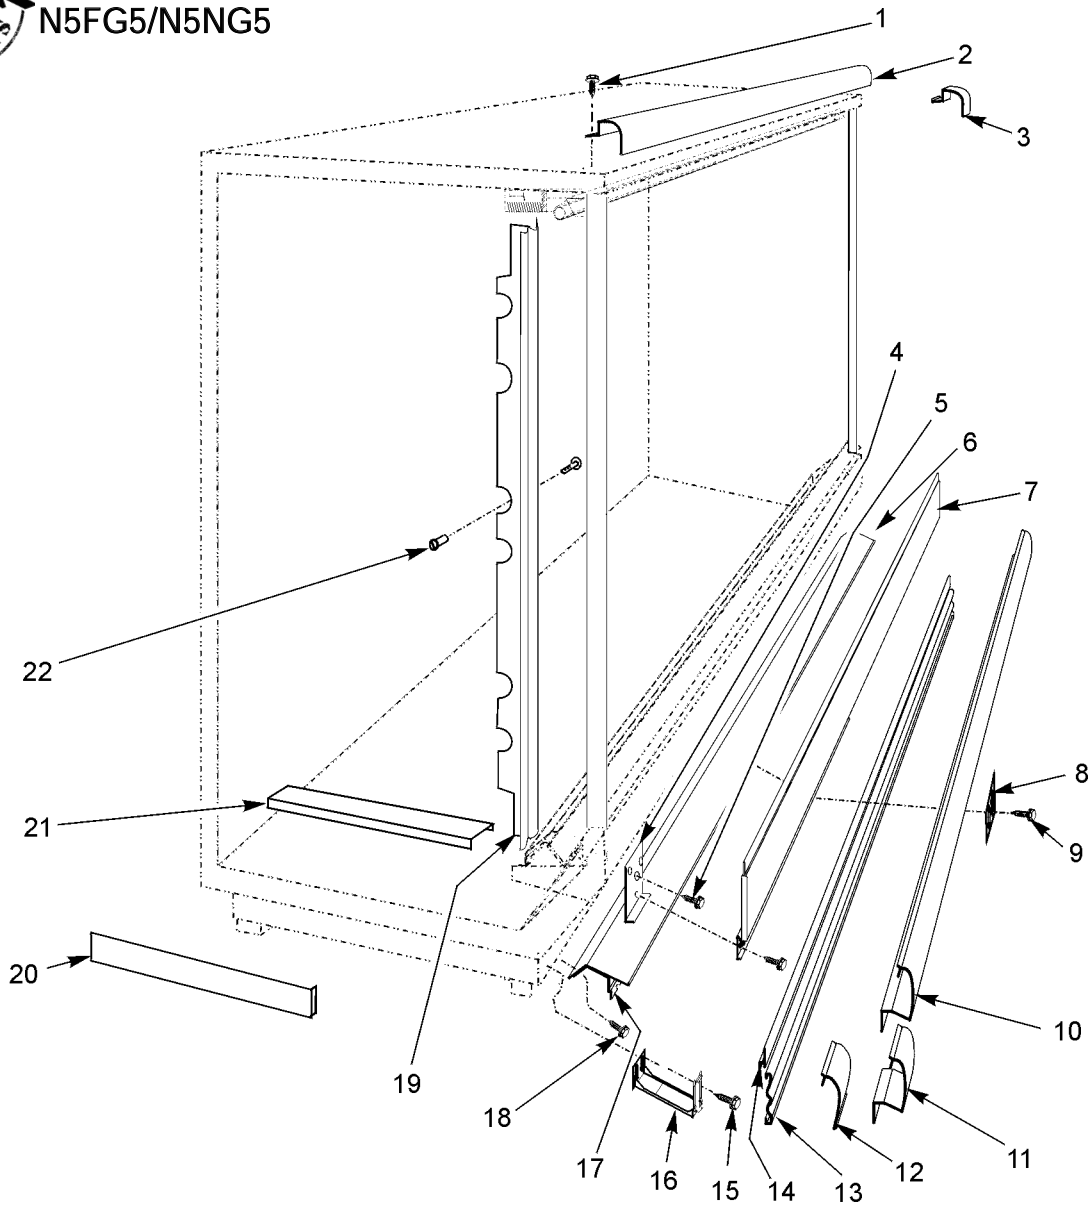

CLADDING, COVERS AND TRIMS - (CONT'D)
N5FG5/N5NG5

5-Door Merchandiser

Item	Part No.	Qty.	Description	Item	Part No.	Qty.	Description
1	5183536	7	Screw	13	+	1	Kickplate
2	9025457	1	Top Cladding, Painted	9041790	1	1	Kickplate Backer
3	9025656	1	Top Cladding Backer, Painted	14	+	1	Kickplate Extension [OPTL]
4	9300197	5	Cladding Retainer	15	9025833	8	Shoulder Screw (2 per support)
5	5183536	15	Screw	16	9042416	4	Kickplate Support Assy.
6	9300224	1	Raceway Assembly	17	9041323	10	Raceway CVR Support
7	9320878	1	Front Cladding, Ptd. (ARDCO)	18	5183536	20	Screw
	9025453	1	Opt. Front Cladding, Ptd. (ANTHONY)	19	9320568	1	Frame-to-Frame Joint Trim, AL (ARDCO)
	5183536	7	Screw	9320923	1	1	Frame-to-Frame Joint Trim, BLK (ARDCO)
8	9023841	5	Raceway Cover Retainer	5238239	1	1	Opt. Door Joint Trim (ANTHONY)
9	5183536	10	Screw (2 per retainer)	20	9022461	1	LH End Close-off, Painted
10	+	1	Raceway Cover	9022468	1	1	RH End Close-off, Painted
11	+	1	Raceway Cover End Trim	21	5238229	1	Horizontal Joint Trim
12	+	1	Raceway Cover Backer	22	5076411	6	Binding Screw

+ See next page for parts breakdown per color.