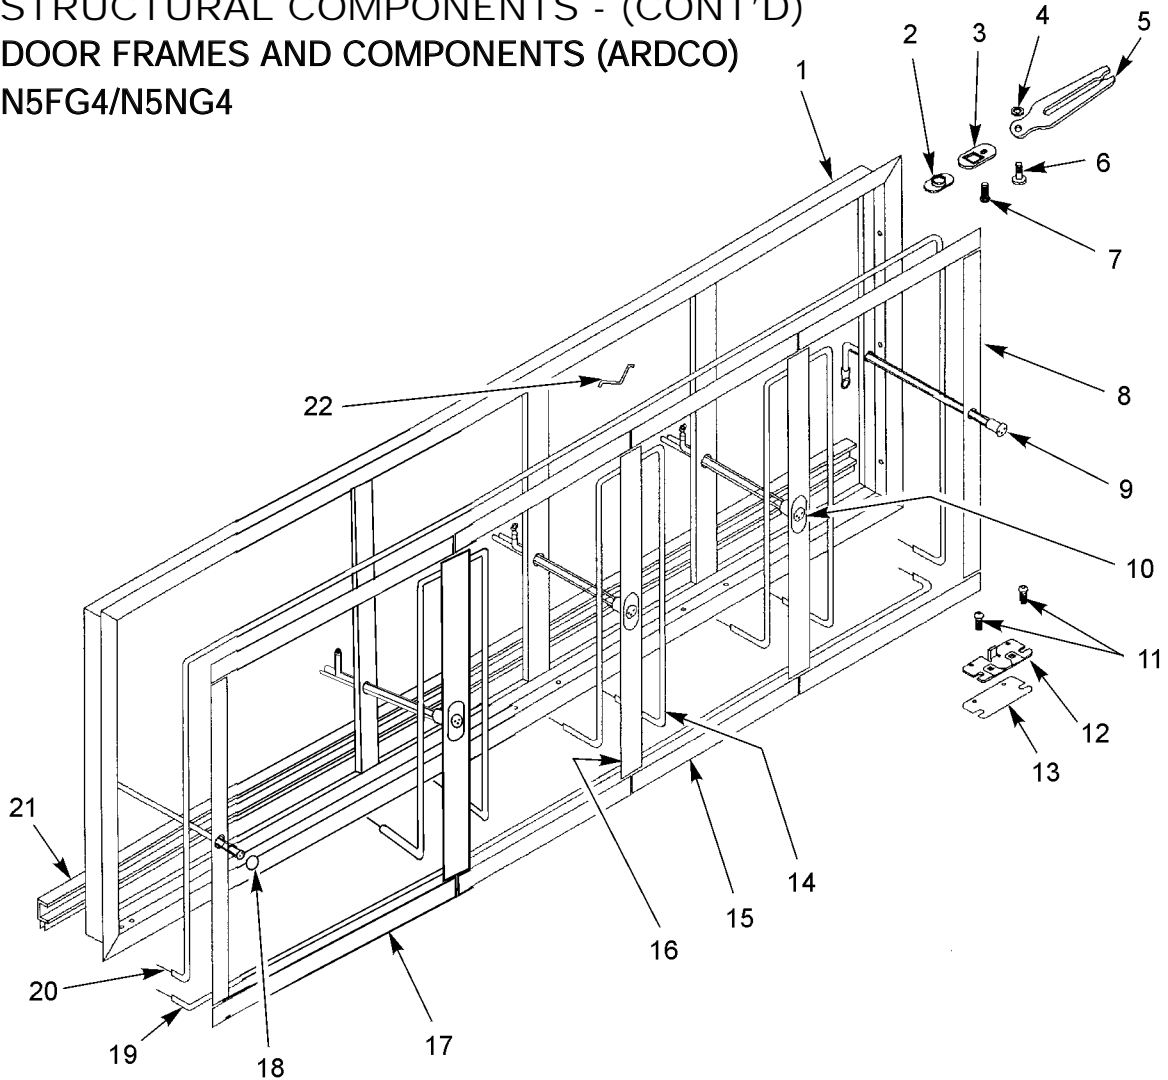

STRUCTURAL COMPONENTS - (CONT'D)
DOOR FRAMES AND COMPONENTS (ARDCO)
N5FG4/N5NG4

Item	Part No.	Qty.	Description	Item	Part No.	Qty.	Description
1	----	-	Frame Assemblies, Pol AL				
	9320511	1	N5FG4 - Prism Light	8	5875048	4	Screw, BLK
	9320480	1	N5NG4 - Prism Light	9	5875040	2	Side End Cladding, BLK
	9320612	1	N5FG4 - 800MA Horiz. Light	10	5875042	4	Receptacle (2 per end)
	9320580	1	N5NG4 - 800MA Horiz. Light	10	5875043	3	Receptacle w/ Plate (1 per mullion)
	5875081	A/R	Mounting Screw, Pol AL	11	5875059	8	Screw, SLVR (2 per door)
	----	-	Frame Assemblies, BLK AL				
	9320535	1	N5FG4 - Prism Light	12	5875060	8	Screw, BLK (2 per door)
	9320503	1	N5NG4 - Prism Light	12	5875056	4	Screw, SLVR (1 per door)
	9320636	1	N5FG4 - 800MA Horiz. Light	13	5875057	4	Screw, BLK (1 per door)
	9320604	1	N5NG4 - 800MA Horiz. Light	13	5875058	4	Back-up Plate (1 per door)
	5875080	A/R	Mounting Screw, BLK	14	5875058	4	Mull. Heater, 51 ohm/ft (N5FG)
2	5875049	4	Top Plug Button, SLVR	14	5875061	3	Mull. Heater, 134.9 ohm/ft (N5NG)
	5875050	4	Top Plug Button, BLK	15	5875062	3	Top & Bottom CTR Cladding, BLK
3	5875045	4	Top Mounting Plate, SLVR	16	5875038	3	Mullion Cladding, BLK
	5875046	4	Top Mounting Plate, BLK		5875039	A/R	Screw, Cladding
4	5875053	4	Washer	17	5875037	4	Top & Bottom End Cladding, BLK
5	5875051	4	Hold Open Spring, SLVR	18	5875044	1	Receptacle Cap
	5875052	4	Hold Open Spring, BLK	19	5875065	1	Btm. Heater, 10.5 ohm/ft (N5FG4)
6	5875054	4	Screw, SLVR	20	5875069	1	"U" Heater, 9 ohm/ft (N5FG4)
	5875055	4	Screw, BLK		5875073	1	Perim. Heater, 6 ohm/ft (N5NG4)
7	5875047	4	Screw, SLVR	21	5875078	1	Bottom Raceway
				22	5875075	A/R	Heater Retainer Clip