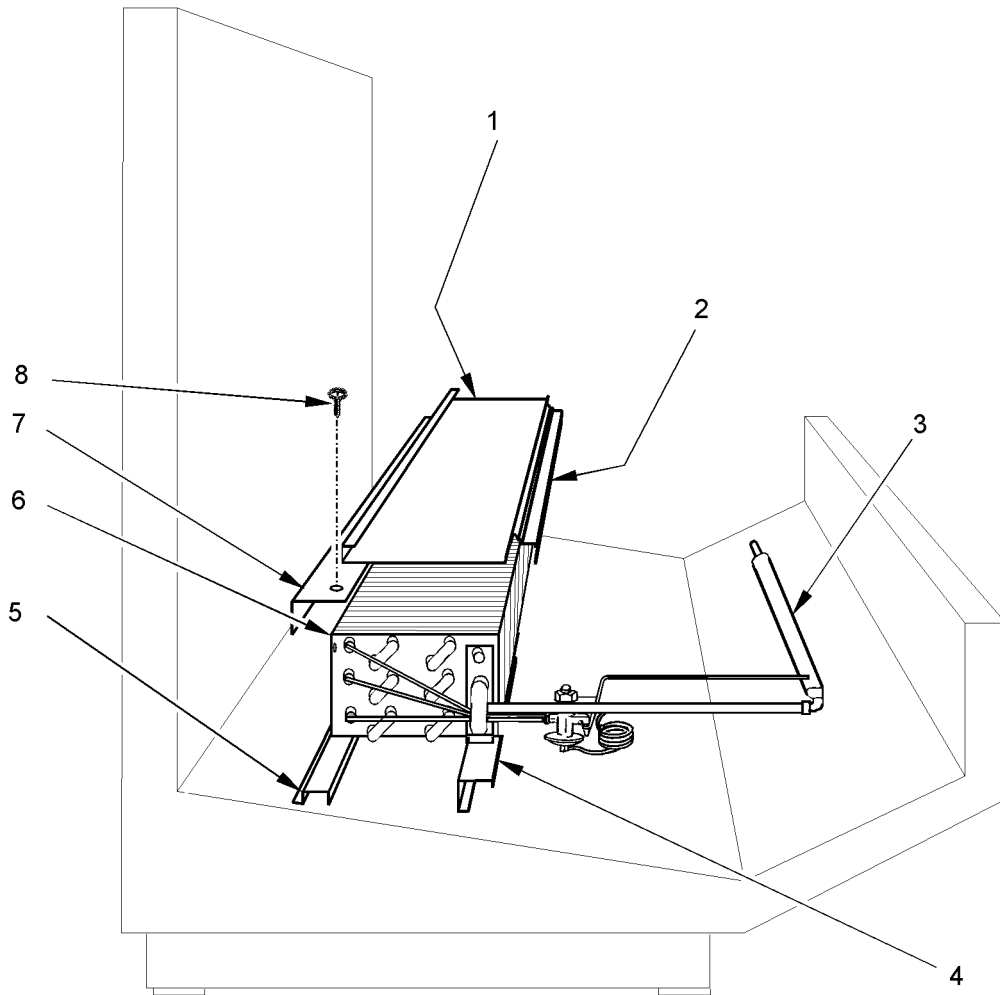

REFRIGERATION SYSTEM COMPONENTS

COIL ASSEMBLIES - N5FG/N5NG

2-Door, 3-Door, 4-Door and 5-Door Merchandiser

Item	Part No.	Quantity				Description	Item	Part No.	Quantity				Description
		2dr	3dr	4dr	5dr				2dr	3dr	4dr	5dr	
1	5245679	1	-	-	-	Top Coil Close-off	5	5245677	1	-	-	-	Rear Coil Support
	5967497	-	1	-	-	Top Coil Close-off		5967495	-	1	-	-	Rear Coil Support
	5245680	-	-	1	-	Top Coil Close-off		5245678	-	-	1	-	Rear Coil Support
	5967190	-	-	-	1	Top Coil Close-off		5967182	-	-	-	1	Rear Coil Support
2	5966665	1	-	-	-	Front Coil Close-off	6	5245683	1	-	-	-	Coil & Fittings Assy.
	5240145	-	1	-	-	Front Coil Close-off		5967493	-	1	-	-	Coil & Fittings Assy.
	5240146	-	-	1	-	Front Coil Close-off		5245684	-	-	1	-	Coil & Fittings Assy.
	5240147	-	-	-	1	Front Coil Close-off		5967192	-	-	-	1	Coil & Fittings Assy.
3	5236479	1	1	1	1	Heat Exchanger Assy. (N5FG only)	7	5966656	1	-	-	-	Rear Top Coil Close-off
4	5245675	1	-	-	-	Front Coil Support	5240141	-	1	-	-	-	Rear Top Coil Close-off
	5967496	-	1	-	-	Front Coil Support	5240142	-	-	1	-	-	Rear Top Coil Close-off
	5245676	-	-	1	-	Front Coil Support	5240143	-	-	-	1	-	Rear Top Coil Close-off
	5967183	-	-	-	1	Front Coil Support	8	5183536	4	5	6	7	Screw