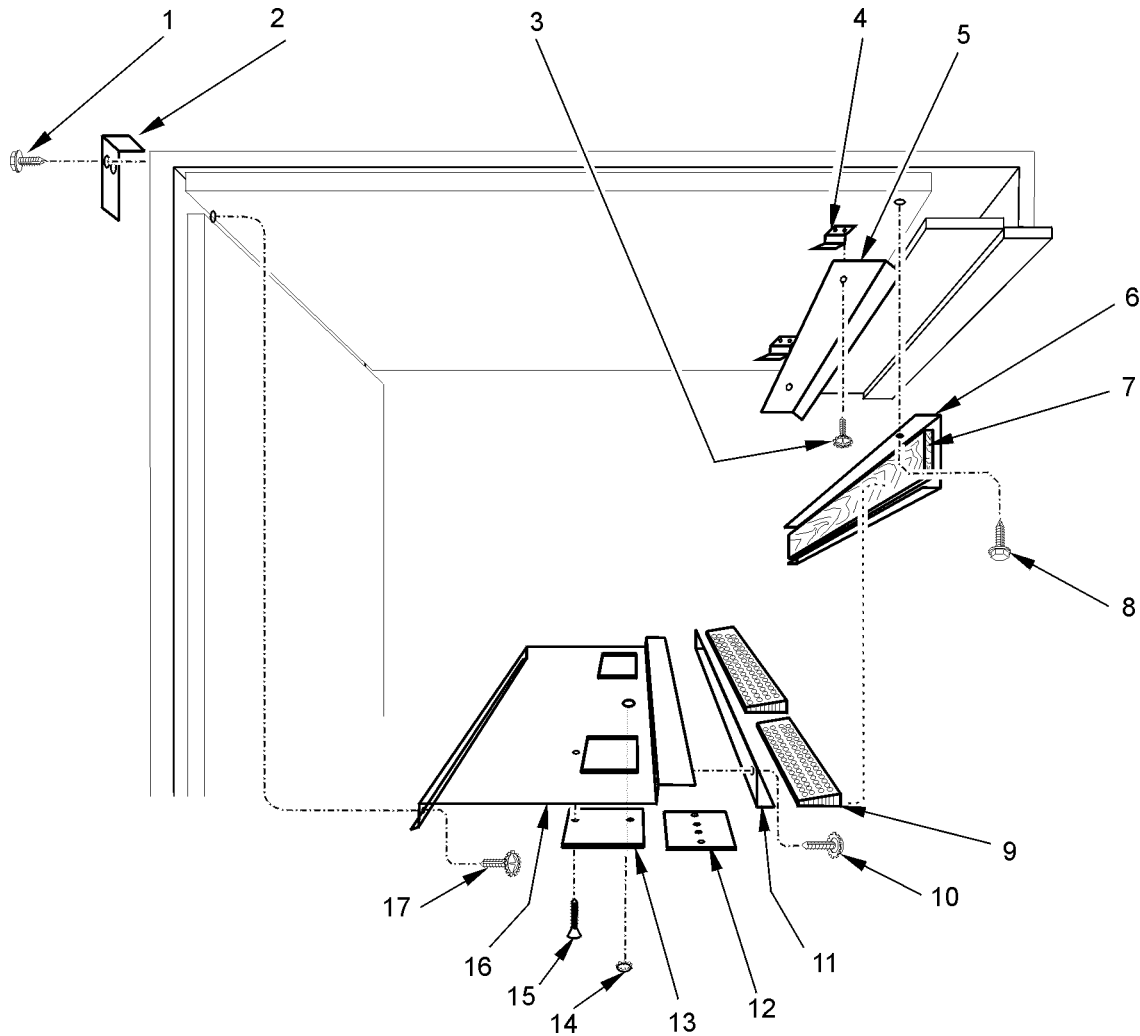

**STRUCTURAL COMPONENTS
TOP SHELF ASSEMBLIES - N5FG/N5NG**

N5F/NG2 ILLUSTRATED

2-Door, 3-Door, 4-Door or 5-Door Merchandiser

Item	Part No.	Quantity				Description	Item	Part No.	Quantity				Description
		2dr	3dr	4dr	5dr				2dr	3dr	4dr	5dr	
1	5123781	6	6	6	6	Screw	10	5619204	4	6	7	9	Screw
2	5621247	3	3	3	3	Tie Strap	11	9311196	1	-	-	-	Rear Grid Retainer
3	5183536	2	3	4	5	Screw		9311198	-	1	-	-	Rear Grid Retainer
4	5236559	2	3	4	5	Z-bar		9311200	-	-	1	-	Rear Grid Retainer
5	5236663	1	-	-	-	Air Deflector		9311201	-	-	-	1	Rear Grid Retainer
	5236664	-	1	-	-	Air Deflector	12	5646197	1	1	1	1	Sensor Plate
	5236665	-	-	1	-	Air Deflector	13	5644018	2	2	2	2	Top Duct Pull-up Cvr.
	5236562	-	-	-	1	Air Deflector	14	5627813	1	1	1	1	Plug Button
6	5644066	1	-	-	-	Front Grid Retainer	15	5048626	4	4	4	4	Screw
	5644067	-	1	-	-	Front Grid Retainer	16	9311223	1	-	-	-	Top Duct
	5644068	-	-	1	-	Front Grid Retainer		9311192	-	1	-	-	Top Duct
	5644069	-	-	-	1	Front Grid Retainer		9311227	-	-	1	-	Top Duct
7	5239013	2	3	4	5	Bead Board		9311229	-	-	-	1	Top Duct
8	5183536	11	14	17	20	Screw	17	5619204	6	12	15	18	Screw
9	5967990	2	3	4	5	Discharge Grid