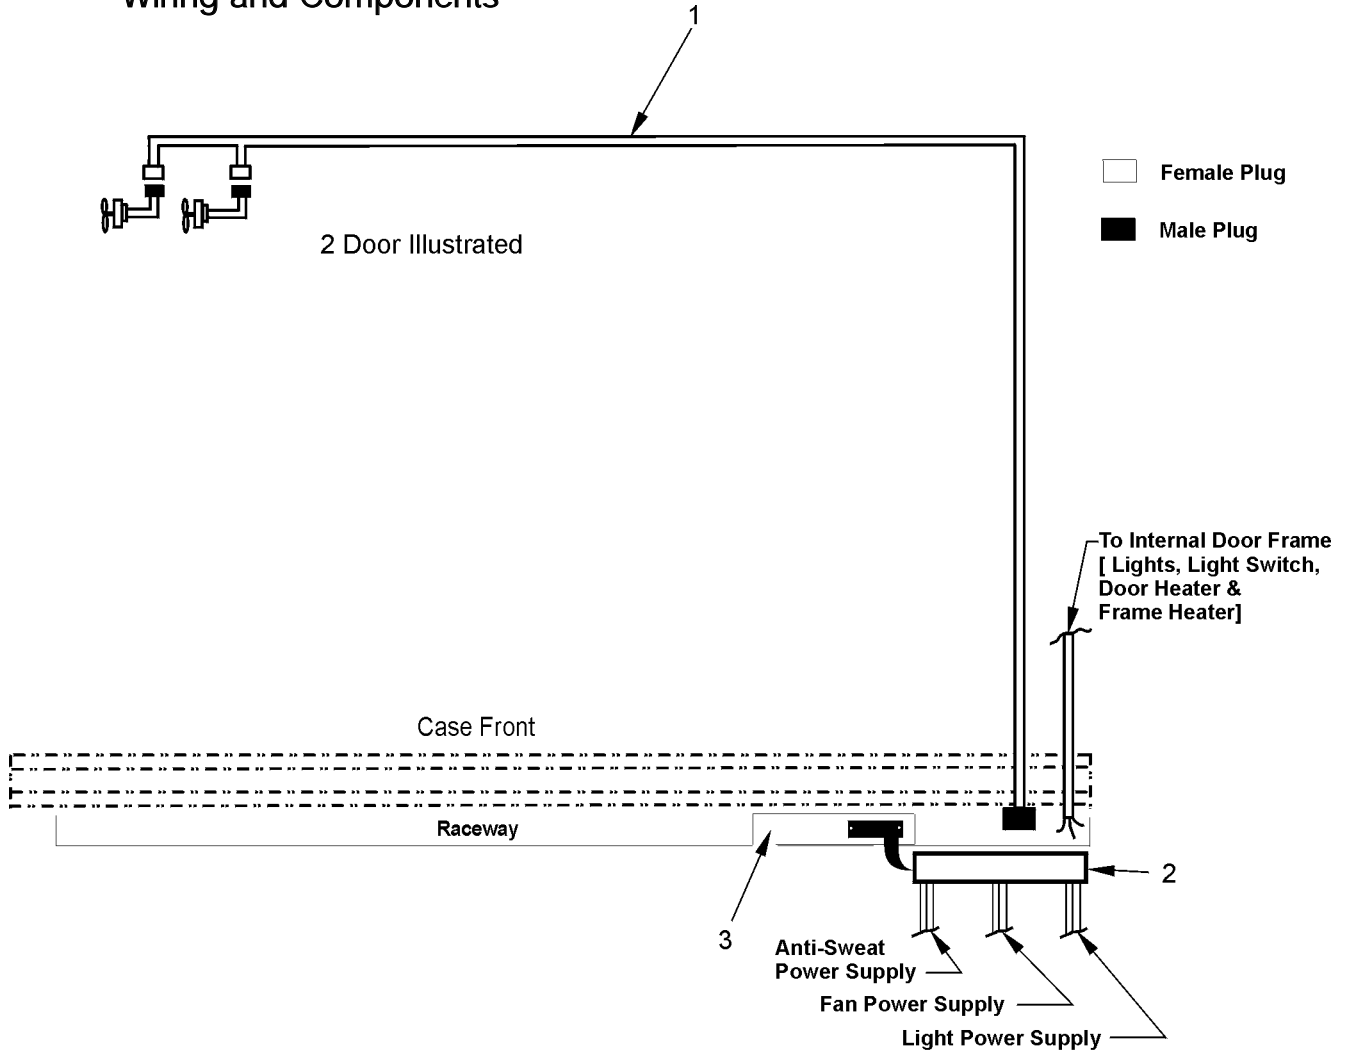

ELECTRICAL SYSTEM COMPONENTS - (CONT'D)
WIRING HARNESSSES - N5NG
Wiring and Components

2-Door, 3-Door, 4-Door and 5-Door Merchandiser

Item	Part No.	Quantity				Description
		2dr	3dr	4dr	5dr	
1	5237473	1	-	-	-	Fan Harness, 2-Door
	5236459	-	1	-	-	Fan Harness, 3-Door
	5236460	-	-	1	-	Fan Harness, 4-Door
	5236461	-	-	-	1	Fan Harness, 5-Door
*	9321616	1	1	1	1	Terminal Block Support Assembly
2	5238698	1	1	1	1	Terminal Block w/ Saddle Screws
3	9300547	1	1	1	1	Terminal Block Support
	5644102	4	4	4	4	Screw