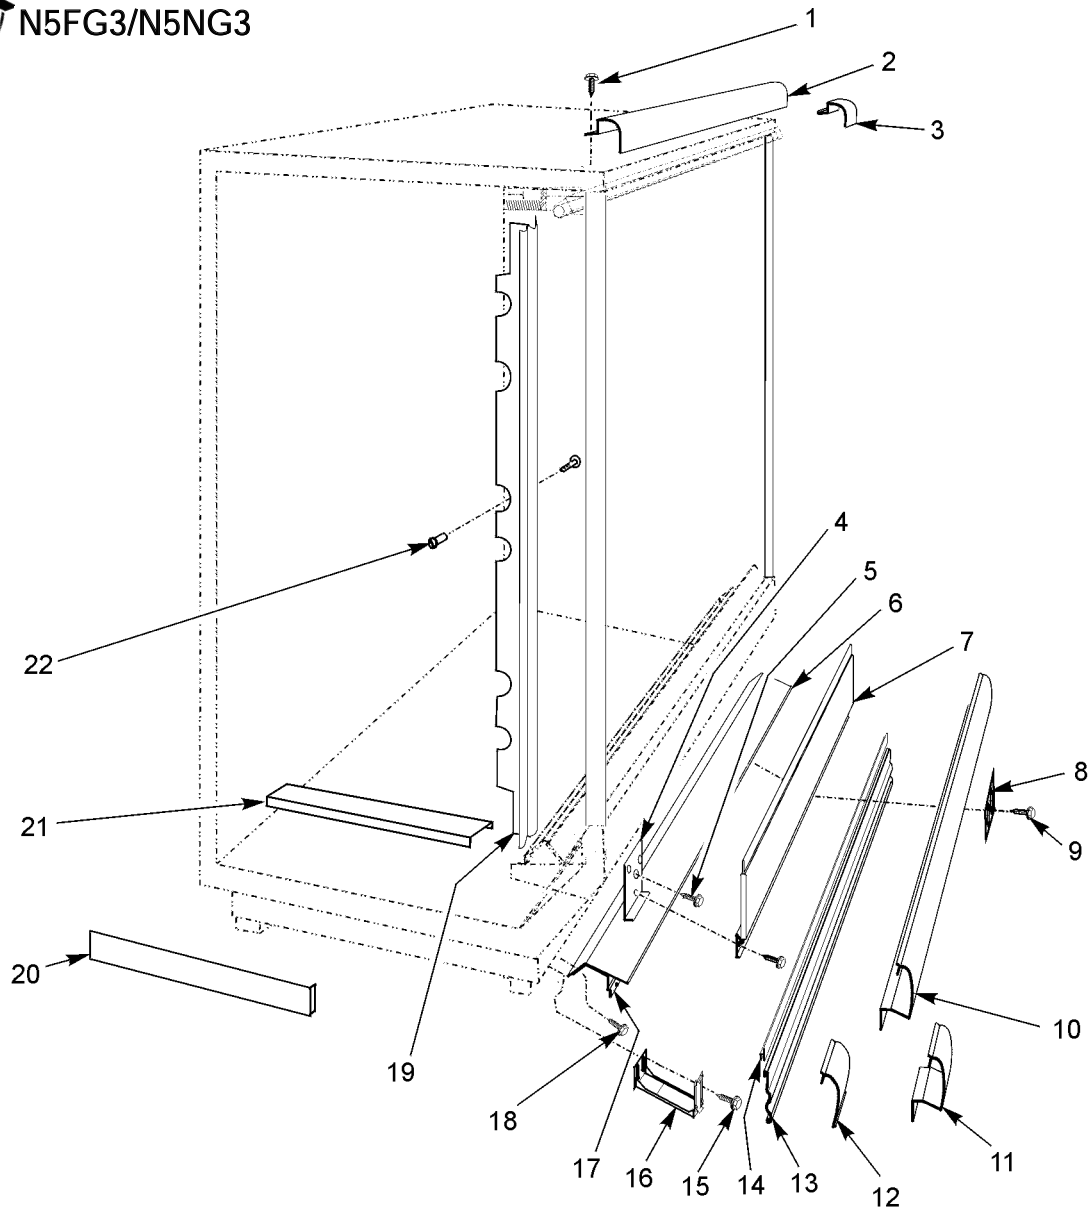

CLADDING, COVERS AND TRIMS - (CONT'D)

N5FG3/N5NG3

3-Door Merchandiser

Item	Part No.	Qty.	Description	Item	Part No.	Qty.	Description
1	5183536	6	Screw	13	+	1	Kickplate
2	9025455	1	Top Cladding, Painted		9041790	1	Kickplate Backer
3	9025656	1	Top Cladding Backer, Painted	14	+	1	Kickplate Extension [OPTL]
4	9300197	3	Cladding Retainer	15	9025833	6	Shoulder Screw (2 per support)
5	5183536	9	Screw	16	9042416	3	Kickplate Support Assy.
6	9300222	1	Raceway Assembly	17	9041323	6	Raceway CVR Support
7	9320876	1	Front Cladding, Ptd. (ARDCO)	18	5183536	12	Screw
	9025451	1	Opt. Front Cladding, Ptd. (ANTHONY)	19	9320568	1	Frame-to-Frame Joint Trim, AL (ARDCO)
	5183536	6	Screw		9320923	1	Frame-to-Frame Joint Trim, BLK (ARDCO)
8	9023841	4	Raceway Cover Retainer		5238239	1	Opt. Door Joint Trim (ANTHONY)
9	5183536	8	Screw (2 per retainer)	20	9022461	1	LH End Closeoff, Painted
10	+	1	Raceway Cover		9022468	1	RH End Closeoff, Painted
11	+	1	Raceway Cover End Trim	21	5238229	1	Horizontal Joint Trim
12	+	1	Raceway Cover Backer	22	5076411	6	Binding Screw

+ See next page for parts breakdown per color.