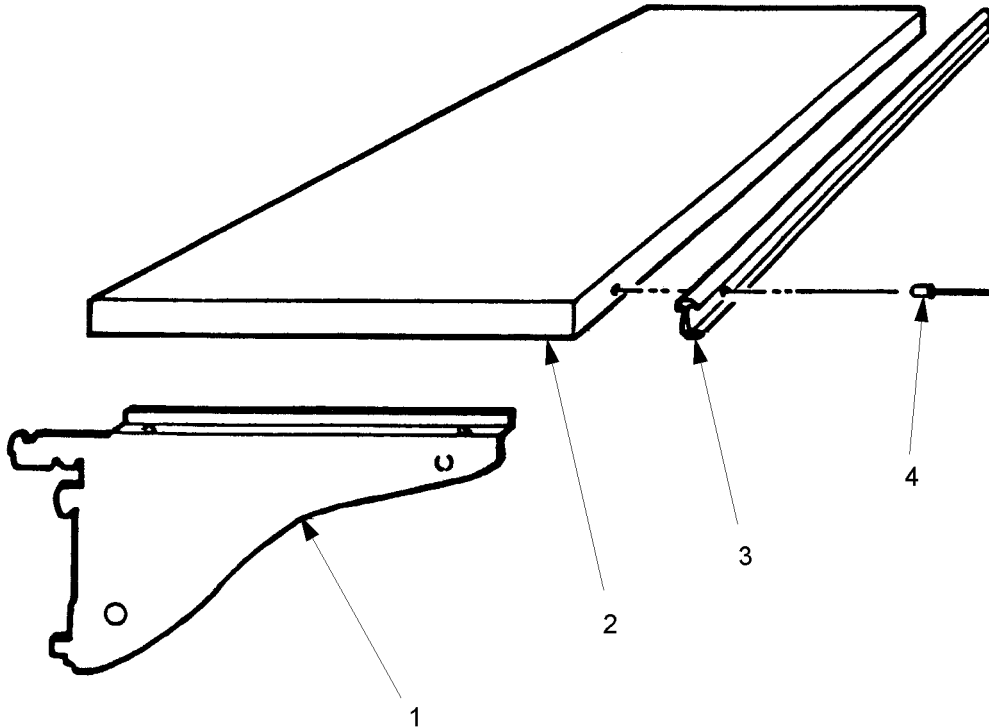

OPTIONAL CASE ACCESSORIES - (CONT'D)
SOLID SHELF ASSEMBLIES

Solid Shelf with 5-Position Brackets

Item	Part No.	Qty.	Description
1	5948049	1	LH 5-Position 20" Bracket
	5948048	1	RH 5-Position 20" Bracket
2	5238128	1	Solid Shelf
3	5236611	1	Card Molding
4	5104702	2	Rivet

Solid Shelf with Brackets

Item	Part No.	Qty.	Description
*	5238135	1	Solid Shelf Assembly
1	5088413	1	LH 18" Shelf Bracket
	5088412	1	RH 18" Shelf Bracket
2	5238137	1	Solid Shelf
3	5238143	1	Card Molding, Brite Shiny
4	5104702	2	Rivet

Solid Shelf with Adjustable Brackets

Item	Part No.	Qty.	Description
*	5238127	1	Solid Shelf Assembly
1	5185815	1	LH Adjustable 22" Shelf Bracket
	5185814	1	RH Adjustable 22" Shelf Bracket
2	5238128	1	Solid Shelf
3	5236611	1	Card Molding
4	5104702	2	Rivet

Solid Shelf with Adjustable Brackets

Item	Part No.	Qty.	Description
*	5238132	1	Solid Shelf Assembly
1	5185815	1	LH Adjustable 22" Shelf Bracket
	5185814	1	RH Adjustable 22" Shelf Bracket
2	5238128	1	Solid Shelf
3	5238143	1	Card Molding, Brite Shiny
4	5104702	2	Rivet