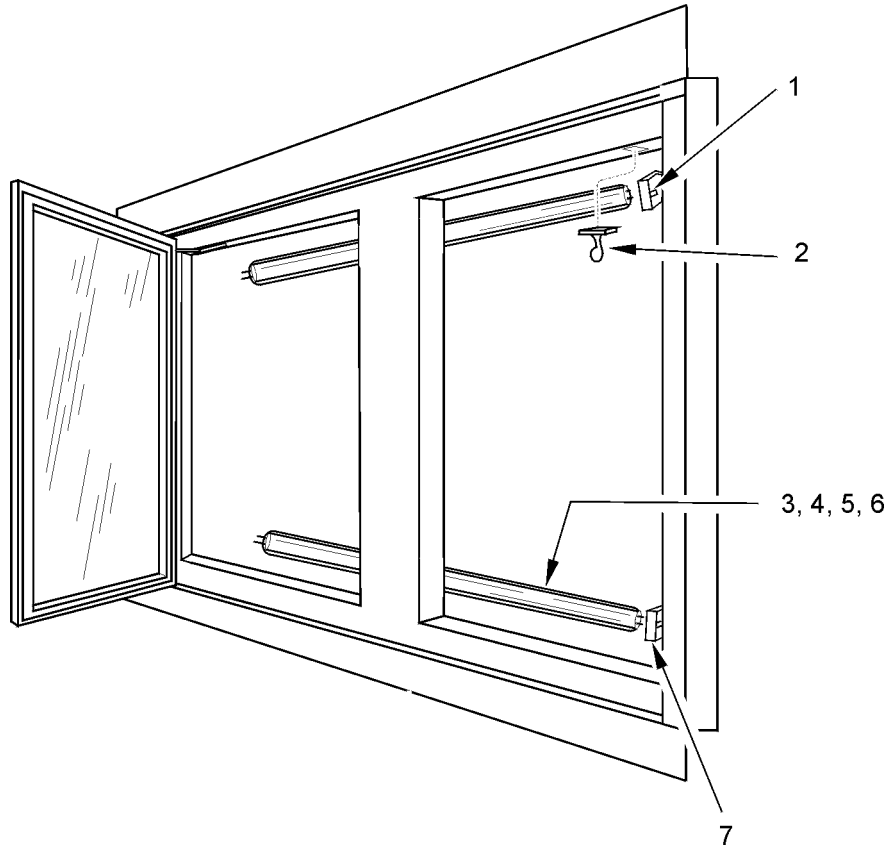

ELECTRICAL SYSTEM COMPONENTS - (CONT'D)
DOORS AND DOOR FRAMES - N5FG/N5NG
Horizontal Lighting and Ballasts (ARDCO)

2-Door, 3-Door, 4-Door and 5-Door Merchandiser

Item	Part No.	Quantity				Description	Item	Part No.	Quantity				Description
		2dr	3dr	4dr	5dr				2dr	3dr	4dr	5dr	
1	5143357	2	2	4	4	Tlscp. Lampholder	5644084	-	2	-	-	Lampshield, 84" T-12 (N5NG)	
2	5100565	1	1	1	1	Toggle Switch	5967074	-	2	-	-	Lampshield, 84" T-17 (N5FG)	
3	5221168	2	-	4	-	Lamp, 60" 800MA	5644083	-	-	-	4	Lampshield, 72" T-12 (N5NG)	
	5239138	-	2	-	-	Lamp, 84" 800MA	5967055	-	-	-	4	Lampshield, 72" T-17 (N5FG)	
	5204634	-	-	-	4	Lamp, 72" 800MA	5967074	4	4	8	8	End Cap	
4	5220347	4	4	8	8	Heat Sink Screen	5967056	2	2	4	4	Stationary Lampholder	
5	5644082	2	-	4	-	Lampshield, 60" T-12 (N5NG)							
	5967056	2	-	4	-	Lampshield, 60" T-17 (N5FG)							
Ballast Location in Lower Raceway (not shown)													
							-	5049140	1	-	2	-	800MA Ballast, 2-Lamp
							-	5204769	-	1	-	2	800MA Ballast, 2-Lamp