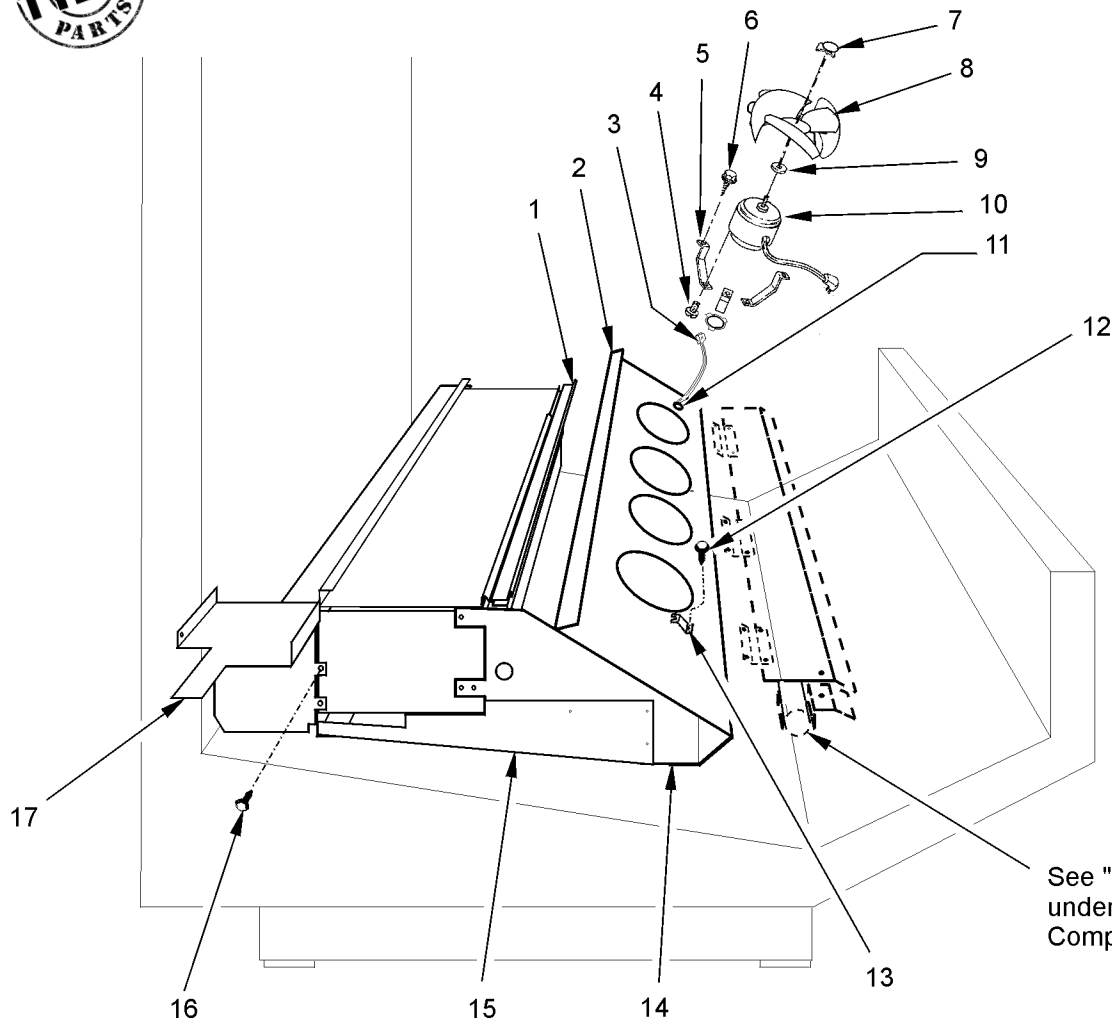

ELECTRICAL SYSTEM COMPONENTS - (CONT'D)

FAN SYSTEMS - N5FG/N5NG

See "Electric or Hot Gas Defrost" under "Refrigeration System Components" section

2-Door, 3-Door, 4-Door and 5-Door Merchandiser

Item	Part No.	Quantity				Description	Item	Part No.	Quantity				Description
		2dr	3dr	4dr	5dr				2dr	3dr	4dr	5dr	
1	5245671	1	-	-	-	Rear Fan Panel Support	7	---	2	3	4	5	Clip (supplied w/mtr.)
	5245672	-	1	-	-	Rear Fan Panel Support	8	5984399	2	3	4	5	Fan Blade, 8 3/4" CW
	5245673	-	-	1	-	Rear Fan Panel Support	9	---	2	3	4	5	Washer (supplied w/mtr.)
	5245674	-	-	-	1	Rear Fan Panel Support	10	5243498	2	3	4	5	Fan Motor
2	5236458	1	-	-	-	Fan Panel, 2-Door		9025000	2	3	4	5	ECM Fan Motor
	5236459	-	1	-	-	Fan Panel, 3-Door	11	5123674	3	4	5	6	Strain Relief
	5236460	-	-	1	-	Fan Panel, 4-Door	12	5183536	2	3	4	5	Screw
	5236461	-	-	-	1	Fan Panel, 5-Door	13	5206117	2	3	4	5	Fan Clip
	5107190	1	1	1	1	Gasket	14	5967187	1	1	1	1	LH Fan Panel Close-off
3	5237473	1	-	-	-	Harness, Fan Panel		5967186	1	1	1	1	RH Fan Panel Close-off
	5237474	-	1	-	-	Harness, Fan Panel		5183536	6	6	6	6	Screw
	5238812	-	-	1	-	Harness, Fan Panel	15	5967189	1	1	1	1	LH Lower Fan Panel Close-off
	5237039	-	-	-	1	Harness, Fan Panel		5967188	1	1	1	1	RH Lower Fan Panel Close-off
4	5224128	6	9	12	15	Screw		5111197	6	6	6	6	Screw
5	5235087	6	9	12	15	Bracket		5183536	4	4	4	4	Screw
	9041077	2	3	4	5	Fan BRKT MTG Plate		5967185	1	1	1	1	LH Horizontal Close-off
	5205112	6	9	12	15	ECM Bracket	16	5967184	1	1	1	1	RH Horizontal Close-off
6	5183536	6	9	12	15	Screw							
*†	5235224	2	3	4	5	Fan Motor Assy.							
*†	9025007	2	3	4	5	ECM Fan Motor Assy.							

† Fan Motor Assemblies incl. items 4 and 5.