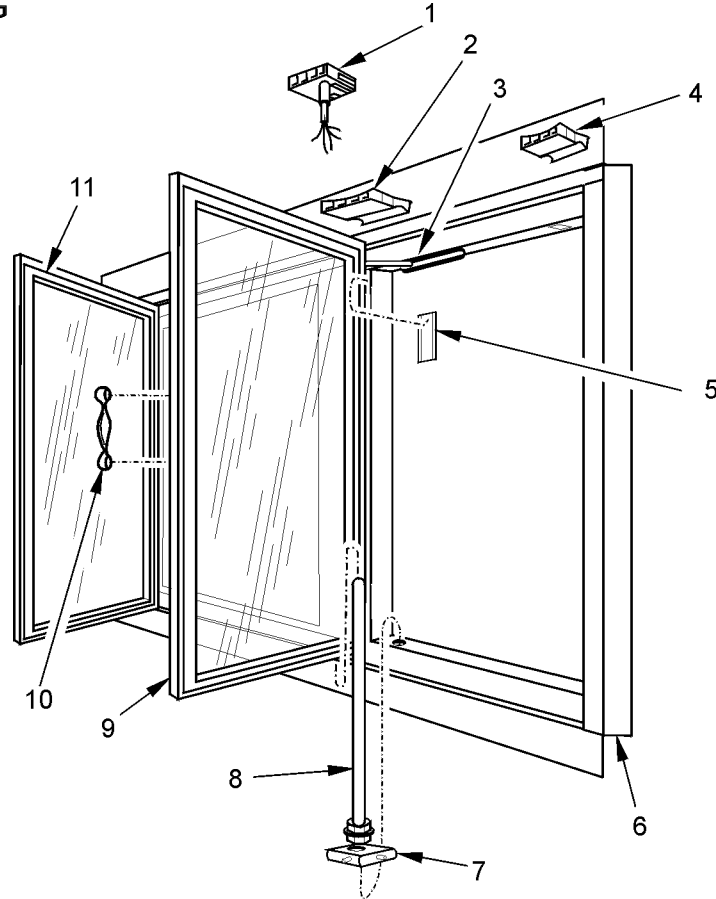

STRUCTURAL COMPONENTS - (CONT'D)
DOORS AND DOOR FRAMES (ANTHONY)
N5FG/N5NG

2-Door, 3-Door, 4-Door or 5-Door Merchandiser

Item	Part No.	Quantity				Description	Item	Part No.	Quantity				Description
		2dr	3dr	4dr	5dr				2dr	3dr	4dr	5dr	
1	5093936	2	3	4	5	Hinge Pin Plug	5646226	-	-	1	-	Frame	
2	5076929	1	2	3	3	Hinge Pin Receptacle (Double)	5646227	-	-	-	1	Frame	
3	5092337	2	3	4	5	Hold-open						2100 Designer Series Frames	
4	5076928	2	2	2	2	Hinge Pin Receptacle (Single)	5646267	1	-	-	-	Frame	
5	5076926	2	3	4	5	Access Cover - Gold	5646268	-	1	-	-	Frame	
	5076927	2	3	4	5	Access Cover - Silver	5646269	-	-	1	-	Frame	
6						Horiz Lighting Frames	5646270	-	-	-	1	Frame	
	5646181	1	-	-	-	Frame	7	5093380	2	3	4	5	Torquemaster
	5646194	-	1	-	-	Frame	8	5093933	2	3	4	5	Torque Rod
	5646183	-	-	1	-	Frame	9	5646199	2	3	4	5	Door, Low Temp
	5646184	-	-	-	1	Frame		5646219	2	3	4	5	Door, Blk Anodized
						Vert Lighting Frames		9310475	2	3	4	5	Door, 2100 Designer Series
	5646195	1	-	-	-	Frame	10	5076283	2	3	4	5	Door Handle
	5646196	-	1	-	-	Frame		5076340	4	6	8	10	Screw, Door Handle
	5646197	-	-	1	-	Frame		----	4	6	8	10	Hole Plug, Plastic
	5646198	-	-	-	1	Frame	11	5093937	2	3	4	5	Magnetic Gasket
					Black Anodized Frames		5092138	2	2	2	2	Horizontal Door Gasket Retainer	
	5646224	1	-	-	-	Frame		5092139	2	2	2	2	Vertical Door Gasket Retainer
	5646225	-	1	-	-	Frame