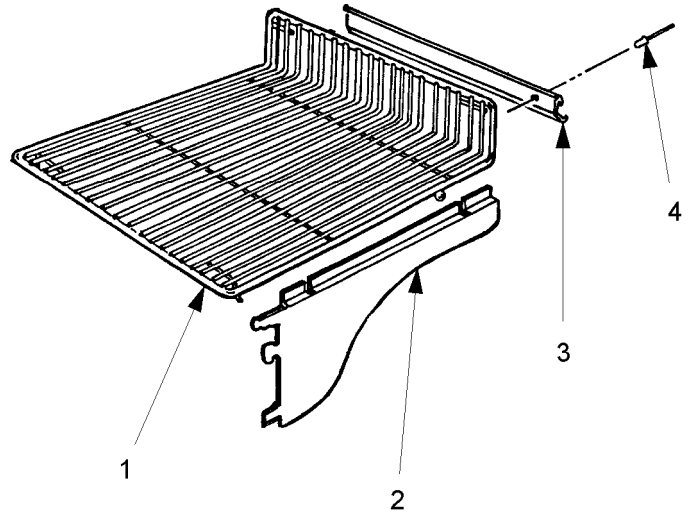

OPTIONAL CASE ACCESSORIES SHELF SCREENS

Standard Shelf Screen

Item	Part No.	Qty.	Description
*	5236613		Shelf Screen Assembly w/Card Molding & Brackets
*	5092183	1	Shelf Screen Assembly w/Card Molding
1	5236611	1	Card Molding
	5129715	2	Rivet
2	5236555	1	Shelf Screen
3	5205208	1	Adjustable LH Bracket
	5205207	1	Adjustable RH Bracket

Optional 3" Lip Shelf Screens

Item	Part No.	Qty.	Description
*	5238121		3" Lip Shelf Screen Assembly w/Brite Shiny Card Molding & Brackets
1	5238124	1	Shelf Screen
2	5205208	1	Adjustable LH Bracket
	5205207	1	Adjustable RH Bracket
3	5238143	1	Card Molding, Brite Shiny
	5901455	1	Card Molding Joint Trim
4	5104702	2	Rivet

Optional Shelf Screen

Item	Part No.	Qty.	Description
*	5238118		Shelf Screen Assembly w/Card Molding & Brackets
1	5236611	1	Card Molding
	5129715	2	Rivet
2	5238119	1	Shelf Screen
3	5948895	1	Adjustable LH Bracket
	5948894	1	Adjustable RH Bracket

Item	Part No.	Qty.	Description
*	5238123		3" Lip Shelf Screen Assembly w/Card Molding & Brackets
*	5092184		Shelf Screen Assembly w/Card Molding
1	5238124	1	Shelf Screen
2	5205208	1	Adjustable LH Bracket
	5205207	1	Adjustable RH Bracket
3	5236611	1	Card Molding
	5941919	1	Card Molding Joint Trim
4	5104702	2	Rivet