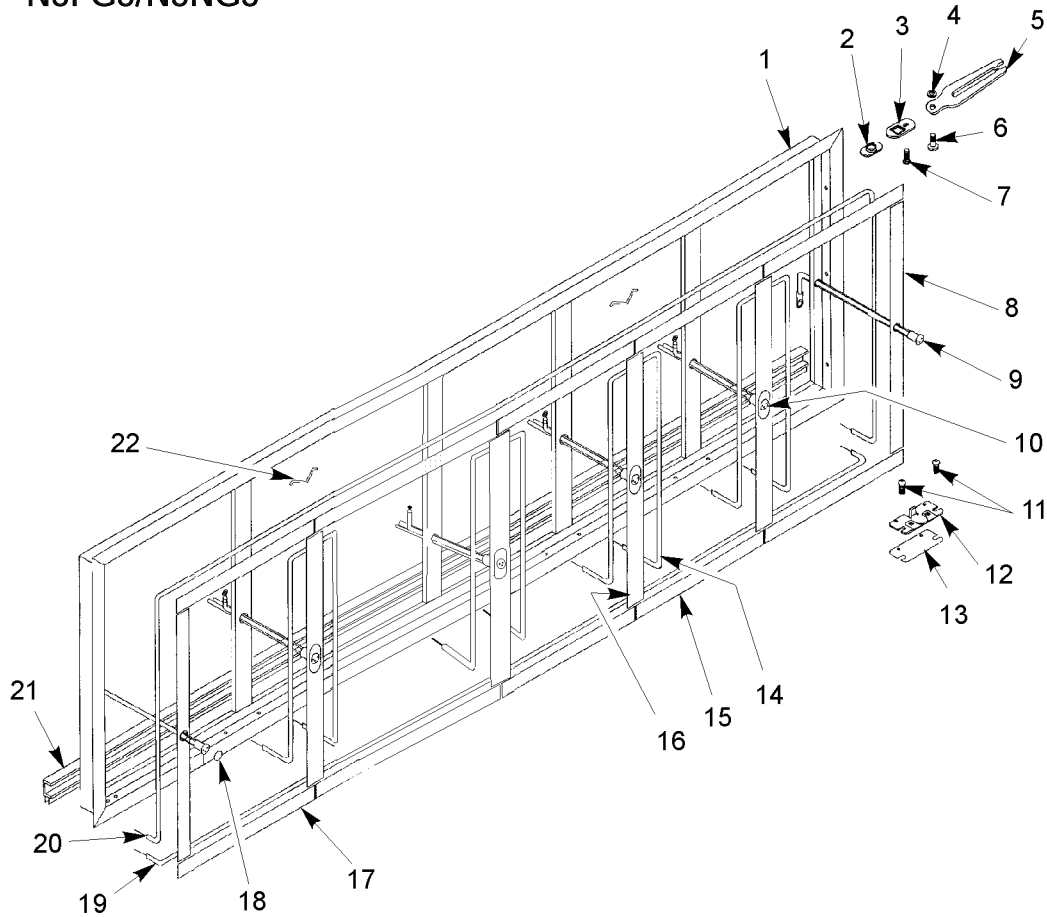

STRUCTURAL COMPONENTS - (CONT'D)
DOOR FRAMES AND COMPONENTS (ARDCO)
N5FG5/N5NG5

Item	Part No.	Qty.	Description	Item	Part No.	Qty.	Description
1	----	-	Frame Assemblies, Pol AL	8	5875048	5	Screw, BLK
	9320513	1	N5FG5 - Prism Light	9	5875040	2	Side End Cladding, BLK
	9320482	1	N5NG5 - Prism Light	10	5875042	4	Receptacle (2 per end)
	9320614	1	N5FG5 - 800MA Horiz. Light	10	5875043	4	Receptacle w/ Plate (1 per mullion)
	9320582	1	N5NG5 - 800MA Horiz. Light	11	5875059	10	Screw, SLVR (2 per door)
	5875081	A/R	Mounting Screw, Pol AL		5875060	10	Screw, BLK (2 per door)
	----	-	Frame Assemblies, BLK AL	12	5875056	5	Screw, SLVR (1 per door)
	9320537	1	N5FG5 - Prism Light	13	5875057	5	Screw, BLK (1 per door)
	9320505	1	N5NG5 - Prism Light	14	5875058	5	Back-up Plate (1 per door)
	9320638	1	N5FG5 - 800MA Horiz. Light	14	5875061	4	Mull. Heater, 51 ohm/ft (N5FG)
	9320606	1	N5NG5 - 800MA Horiz. Light	14	5875062	4	Mull. Heater, 134.9 ohm/ft (N5NG)
	5875080	A/R	Mounting Screw, BLK	15	5875041	6	Top & Bottom CTR Cladding, BLK
2	5875049	5	Top Plug Button, SLVR	16	5875038	4	Mullion Cladding, BLK
	5875050	5	Top Plug Button, BLK		5875039	A/R	Screw, Cladding
3	5875045	5	Top Mounting Plate, SLVR	17	5875037	4	Top & Bottom End Cladding, BLK
	5875046	5	Top Mounting Plate, BLK	18	5875044	1	Receptacle Cap
4	5875053	5	Washer	19	5875066	1	Btm. Heater, 6.9 ohm/ft (N5FG5)
5	5875051	5	Hold Open Spring, SLVR	20	5875070	1	"U" Heater, 7.2 ohm/ft (N5FG5)
	5875052	5	Hold Open Spring, BLK		5875074	1	Perim. Heater, 4.5 ohm/ft (N5NG5)
6	5875054	5	Screw, SLVR	21	5875079	1	Bottom Raceway
	5875055	5	Screw, BLK	22	5875075	A/R	Heater Retainer Clip
7	5875047	5	Screw, SLVR