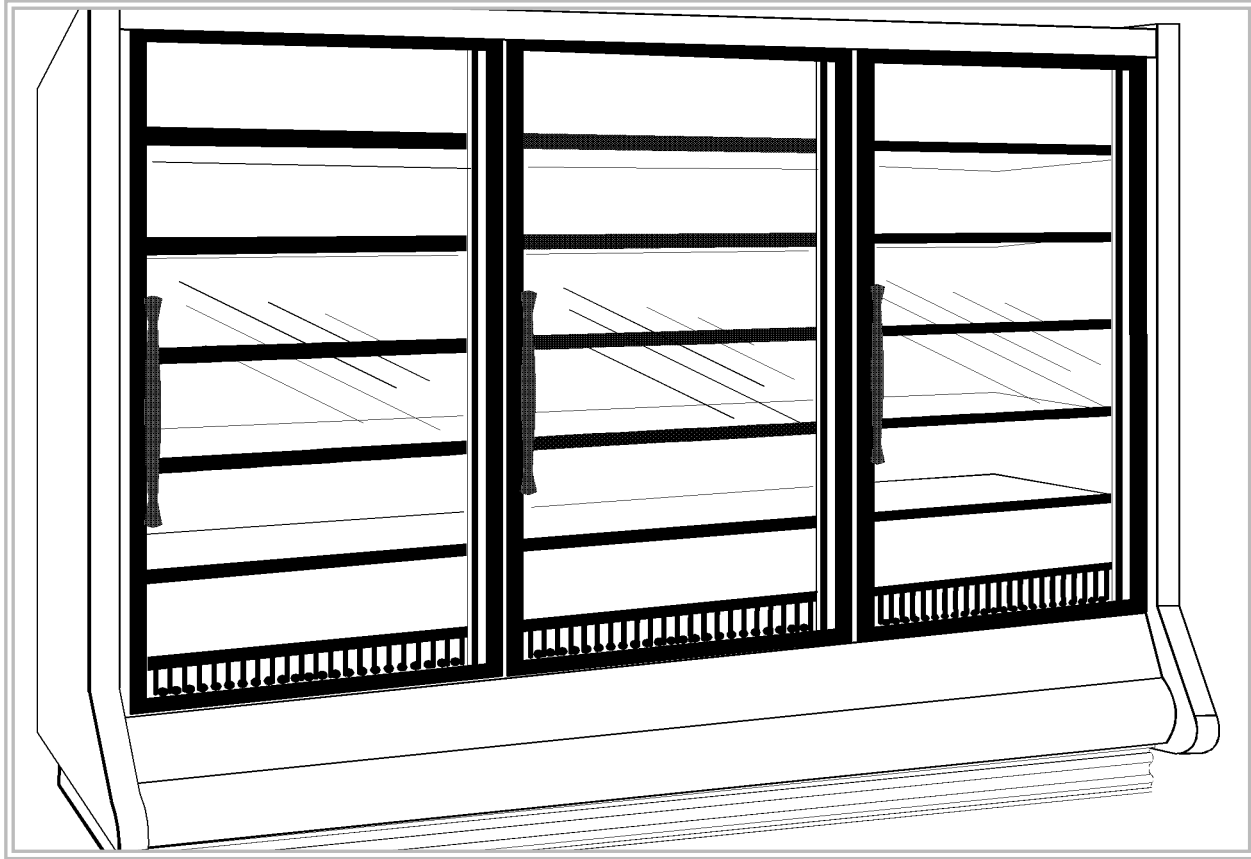

Replacement Parts

1series
Advantage

Glass Door Merchandiser

Production began August 4, 2000

N5FG • N5NG

9000696	N5FG2	Low-Temp	Glass 2-Door Merchandiser
9000697	N5FG3	Low-Temp	Glass 3-Door Merchandiser
9000698	N5FG4	Low-Temp	Glass 4-Door Merchandiser
9000699	N5FG5	Low-Temp	Glass 5-Door Merchandiser
9000700	N5NG2	Normal-Temp	Glass 2-Door Merchandiser
9000701	N5NG3	Normal-Temp	Glass 3-Door Merchandiser
9000702	N5NG4	Normal-Temp	Glass 4-Door Merchandiser
9000703	N5NG5	Normal-Temp	Glass 5-Door Merchandiser