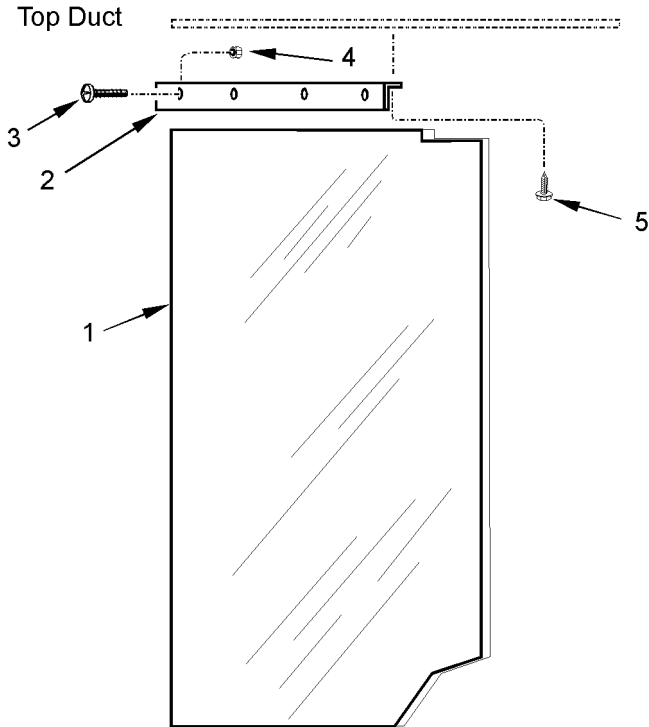

STRUCTURAL COMPONENTS - (CONT'D)
PATCH ENDS, PARTITIONS AND DIVIDERS - N5FG/N5NG
Floating Plexiglas System Dividers

For T12 Horizontal Lighting

For T8 Vertical Lighting

Item	Part No.	Qty.	Description
*	5238001	1	Floating Plexiglas Divider Assembly
1	5238002	1	Plexiglas Partition
2	5238003	1	Plexiglas Top Retainer
3	5111242	4	Screw
4	5100650	4	Nut
5	5183536	4	Screw

Item	Part No.	Qty.	Description
*	5644278	1	Floating Plexiglas Divider Assembly
1	5644254	1	Plexiglas Partition
2	5238003	1	Plexiglas Top Retainer
3	5111242	4	Screw
4	5100650	4	Nut
5	5183536	4	Screw