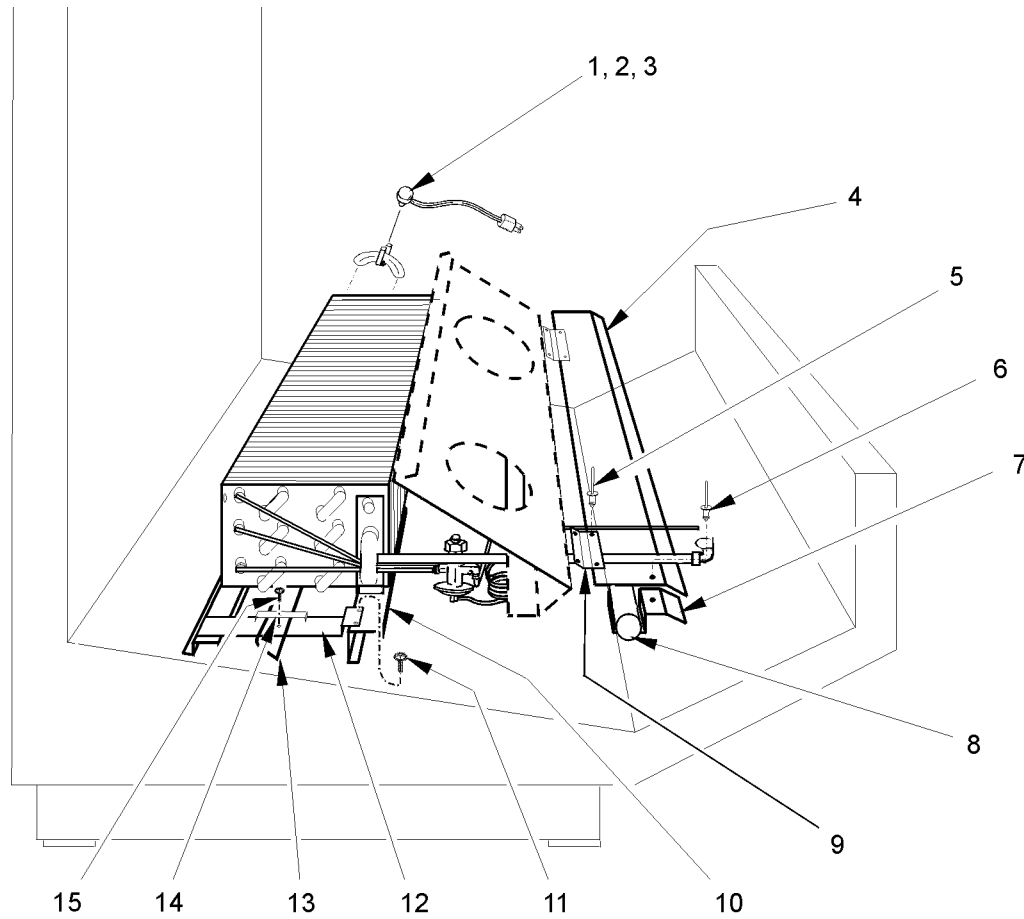

REFRIGERATION SYSTEM COMPONENTS - (CONT'D)
ELECTRIC DEFROST - N5FG

2-Door, 3-Door, 4-Door and 5-Door Merchandiser

Item	Part No.	Quantity				Description	Item	Part No.	Quantity				Description
		2dr	3dr	4dr	5dr				2dr	3dr	4dr	5dr	
1	9029929	1	1	1	1	Klixon, Def. Term. (60/30)	5236463	-	-	-	1	Heater	
2	5236993	1	1	1	1	Klixon, Fan Delay (40/20)	9	5186058	2	3	3	4	Fan Panel Hinge
3	5200159	1	1	1	1	Klixon, Drain Pan Heater (70/40)	*	5245733	1	-	-	-	Coil Support Assy.
*	5236693	1	-	-	-	Heater Pan Assy.	*	5245734	-	1	-	-	Coil Support Assy.
*	5236454	-	1	-	-	Heater Pan Assy.	*	5245735	-	-	1	-	Coil Support Assy.
*	5236694	-	-	1	-	Heater Pan Assy.	*	5245736	-	-	-	1	Coil Support Assy.
*	5236455	-	-	-	1	Heater Pan Assy.	10	5245675	1	-	-	-	Front Coil Support
4	5236691	1	-	-	-	Drain Pan Heater Trap		5967496	-	1	-	-	Front Coil Support
	5236456	-	1	-	-	Drain Pan Heater Trap		5245676	-	-	1	-	Front Coil Support
	5236692	-	-	1	-	Drain Pan Heater Trap		5967183	-	-	-	1	Front Coil Support
	5236457	-	-	-	1	Drain Pan Heater Trap	11	5183536	15	18	21	24	Screw
5	5104702	8	12	12	16	Rivet	12	5967180	5	6	7	8	Defrost Heater Support
6	5105037	2	3	3	4	Rivet	13	5967085	1	-	-	-	Defrost Heater, Coil
7	5212818	2	3	3	4	Heater Cover Support		5967086	-	1	-	-	Defrost Heater, Coil
8	5236464	1	-	-	-	Heater		5967087	-	-	1	-	Defrost Heater, Coil
	5236462	-	1	-	-	Heater		5966923	-	-	-	1	Defrost Heater, Coil
	5236465	-	-	1	-	Heater	14	5967181	5	6	7	8	Heater Clamp
							15	5120746	5	6	7	8	Screw