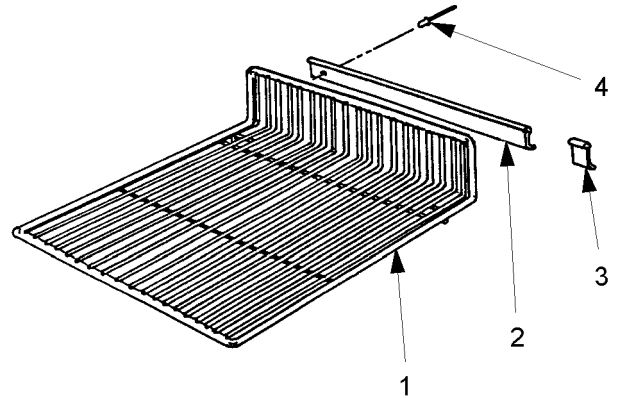

OPTIONAL CASE ACCESSORIES - (CONT'D) BOTTOM BASKETS AND SCREENS