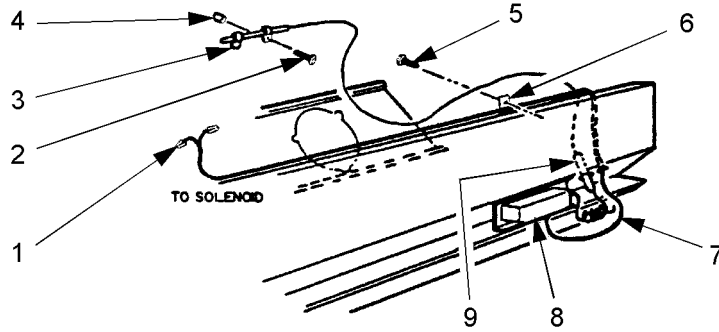

OPTIONAL CASE ACCESSORIES - (CONT'D) THERMOSTATS

Thermostat with Solenoid Valve

Item *	Part No.	Qty.	Description
	5238028	1	Thermostat w/Solenoid Valve Wiring
1	5145679	2	Wire Nut
2	5053985	2	Screw
3	5106713	2	Tubing Clip
4	5127438	4	Nylon Spacer
5	5183536	1	Screw
6	5106713	1	Tubing Clip
7	5201299	14'	Conductor Wire
8	5193888	1	Thermostat
	5183536	2	Screw
9	5198495	1	Plastic Pipe