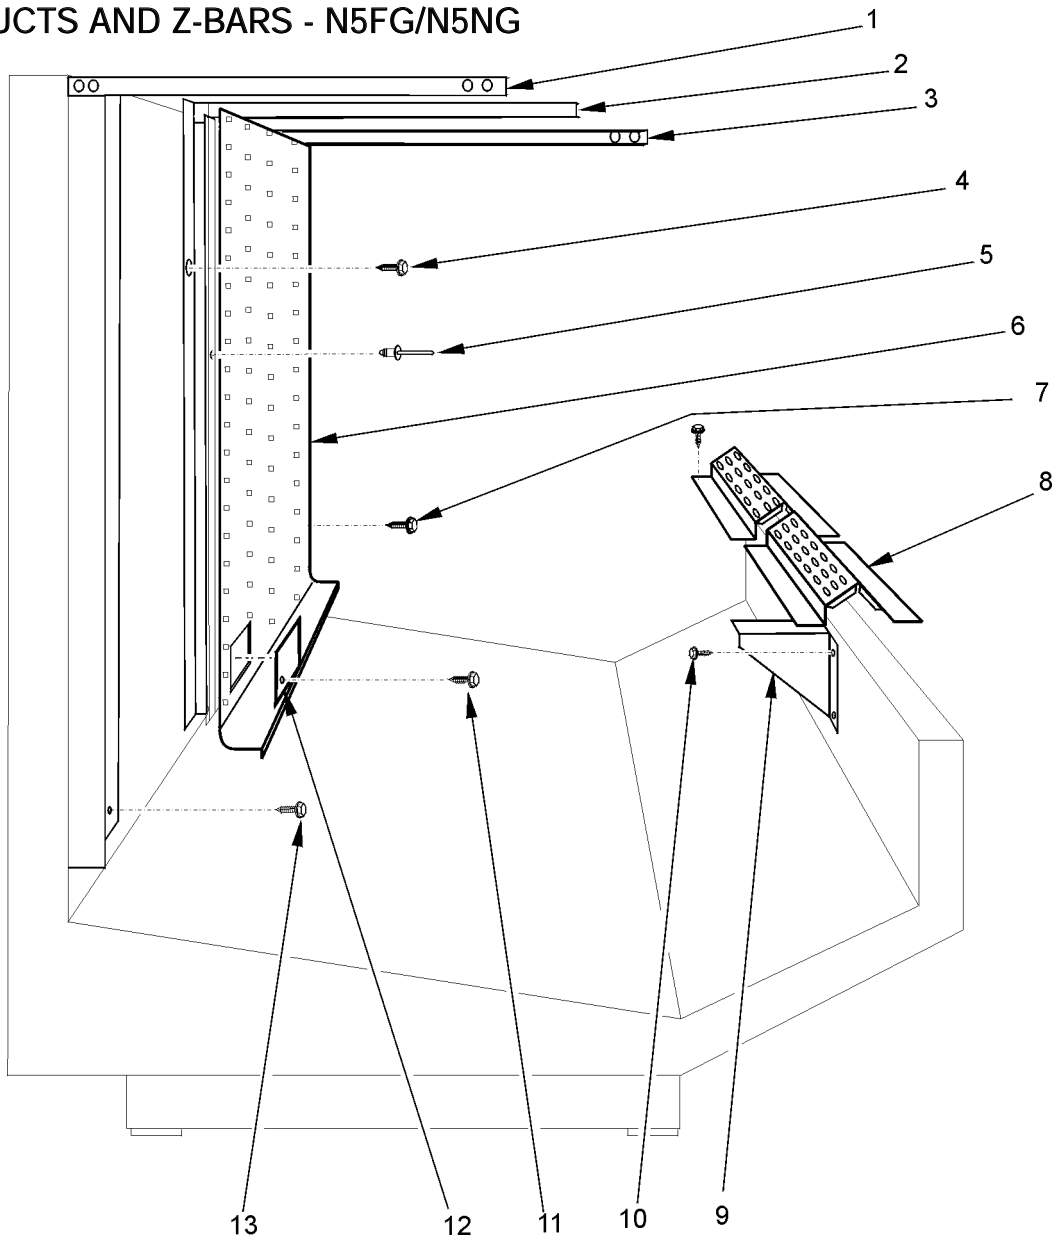

STRUCTURAL COMPONENTS - (CONT'D)
DUCTS AND Z-BARS - N5FG/N5NG

2-Door, 3-Door, 4-Door or 5-Door Merchandiser

Item	Part No.	Quantity				Description	Item	Part No.	Quantity				Description
		2dr	3dr	4dr	5dr				2dr	3dr	4dr	5dr	
1	5236266	1	1	1	1	LH End Liner Weld Assembly	7	5048626	24	36	48	60	Screw
2	5236353	1	2	3	4	Ctr. Upright Weld Assembly	8	5644104	2	3	4	5	Front Duct
3	5236265	1	1	1	1	RH End Liner Weld Assembly	-	5183536	4	6	8	10	Screw
4	1309067	2	4	6	8	Screw	9	5244602	1	2	3	4	Front Duct Support Bracket
5	5105037	12	24	36	48	Rivet	10	5183536	2	4	6	8	Screw
6	9311210	2	3	4	5	Rear Duct	11	5048626	8	10	12	14	Screw
							12	5646034	4	5	6	7	Inspection Cover
							13	1309067	5	5	5	5	Screw