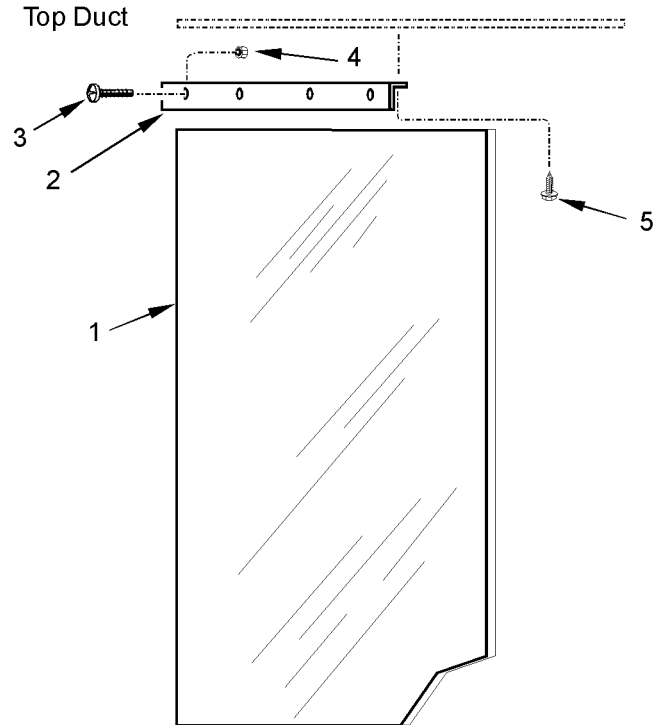

STRUCTURAL COMPONENTS - (CONT'D)
PATCH ENDS, PARTITIONS AND DIVIDERS - N5FG/N5NG
Floating Plexiglas System Dividers

For T12 Horizontal Lighting

For T8 Vertical Lighting

Item	Part No.	Qty.	Description
*	5238001	1	Floating Plexiglas Divider Assembly
1	5238002	1	Plexiglas Partition
2	5238003	1	Plexiglas Top Retainer
3	5111242	4	Screw
4	5100650	4	Nut
5	5183536	4	Screw

Item	Part No.	Qty.	Description
*	5644278	1	Floating Plexiglas Divider Assembly
1	5644254	1	Plexiglas Partition
2	5238003	1	Plexiglas Top Retainer
3	5111242	4	Screw
4	5100650	4	Nut
5	5183536	4	Screw