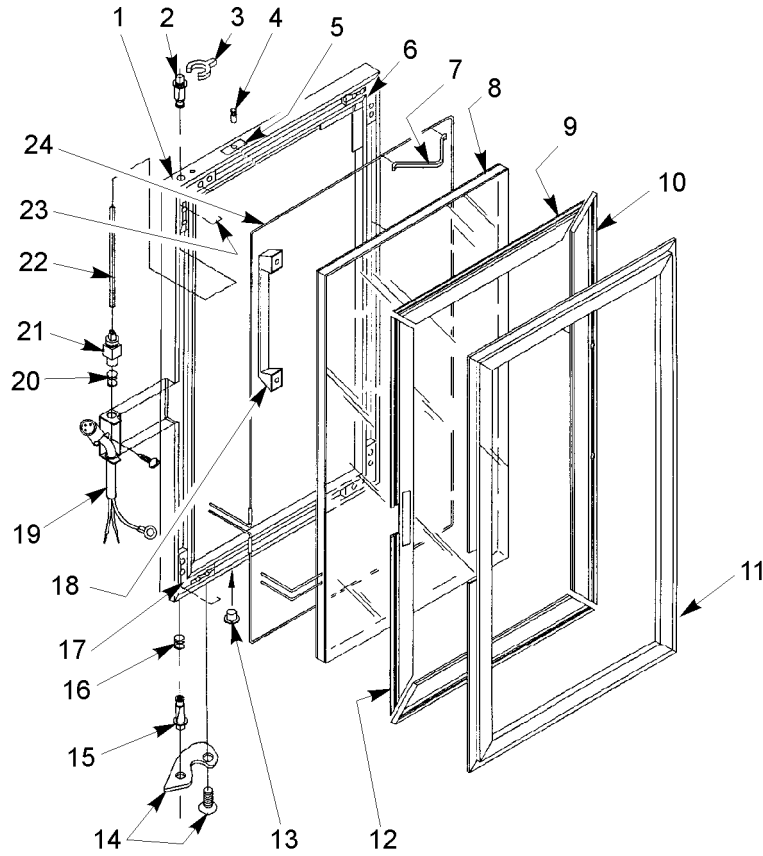

STRUCTURAL COMPONENTS - (CONT'D)
DOOR COMPONENTS (ARDCO)
N5FG/N5NG

2-Door, 3-Door, 4-Door or 5-Door Merchandiser

Item	Part No.	Qty.	Description	Item	Part No.	Qty.	Description
Swingline 3 Door Components (per door)							
1	9320685	1	Non-Ref. GL Door w/ Pol AL (N5FG)	11	5875031	1	Magnetic Gasket
	9320686	1	Non-Ref. GL Door w/ BLK AL (N5FG)	12	5875030	1	Back Molding, Hinge
	9320539	1	Ref. GL Door w/ Pol AL (N5FG)	13	5875006	1	Hold Open Insert Plug Button
	9320545	1	Ref. GL Door w/ BLK AL (N5FG)	14	5875020	1	Door Stop Plate w/ Screw, SLVR
	9320538	1	Non-Ref. GL Door w/ Pol AL (N5NG)		5875021	1	Door Stop Plate w/ Screw, BLK
	9320544	1	Non-Ref. GL Door w/ BLK AL (N5NG)	15	5875008	1	Hinge Pin w/ Bushing
*	5875035	1	Door Closer Kit (per door)	16	5875010	1	Hinge Pin Spring
2	5875008	1	Hinge Pin w/ Bushing	17	5875001	2	Corner Block, Top & Btm. Hinge
3	5875007	1	Lock Clip Kit	18	5092747	1	Handle, Chrome
4	5875004	1	Hold Open Pin		5092949	1	Handle, Gold
	5875005	1	Hold Open Pin Screw		5875032	2	Screw, Chrome
5	5875003	1	Hold Open Pin Insert Block		5875033	2	Screw, Gold
6	5875000	2	Corner Block, Top & Bottom	19	5875014	1	Power Cord Assy.
	5875002	6	Screw		5875015	1	Power Cord
7	5875024	1	Door Heater Clip		5875016	1	Strain Relief
8	5875025	1	Insulating Glass (N5FG)		5875017	1	Cover Plate
	5875026	1	Insulating Glass, Refl. (N5FG)		5875018	1	Bushing
	5875027	1	Insulating Glass (N5NG)		5875019	2	Screw
9	5875028	2	Back Molding, Top & Bottom	20	5875013	1	Door Closer Ratchet Spring
10	5875029	1	Back Molding, Handle	21	5875012	1	Door Closer Ratchet
				22	5875011	1	Door Closer Torsion Rod
				23	5875009	1	Hinge Pin Retainer Clip
				24	5875022	1	Door Heater, 28.5 ohm/ft (N5FG)
					5875023	1	Door Heater, 63 ohm/ft (N5NG)
					5875034	1	Door Adjustment Wrench, 5/16"