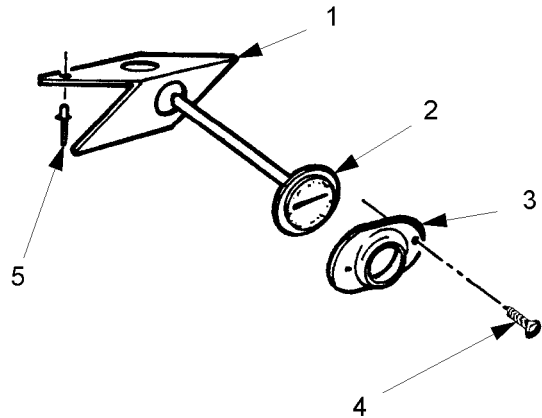

1" Dial Thermometer (Discharge Air)

Item	Part No.	Qty.	Description
*	5238184	1	Thermometer Assembly
1	5238185	1	Thermometer Support
2	5203829	1	1" Dial Thermometer
3	----	1	Mounting Ring (furnished with thermometer)
4	5319883	2	Screw
5	5104702	2	Rivet