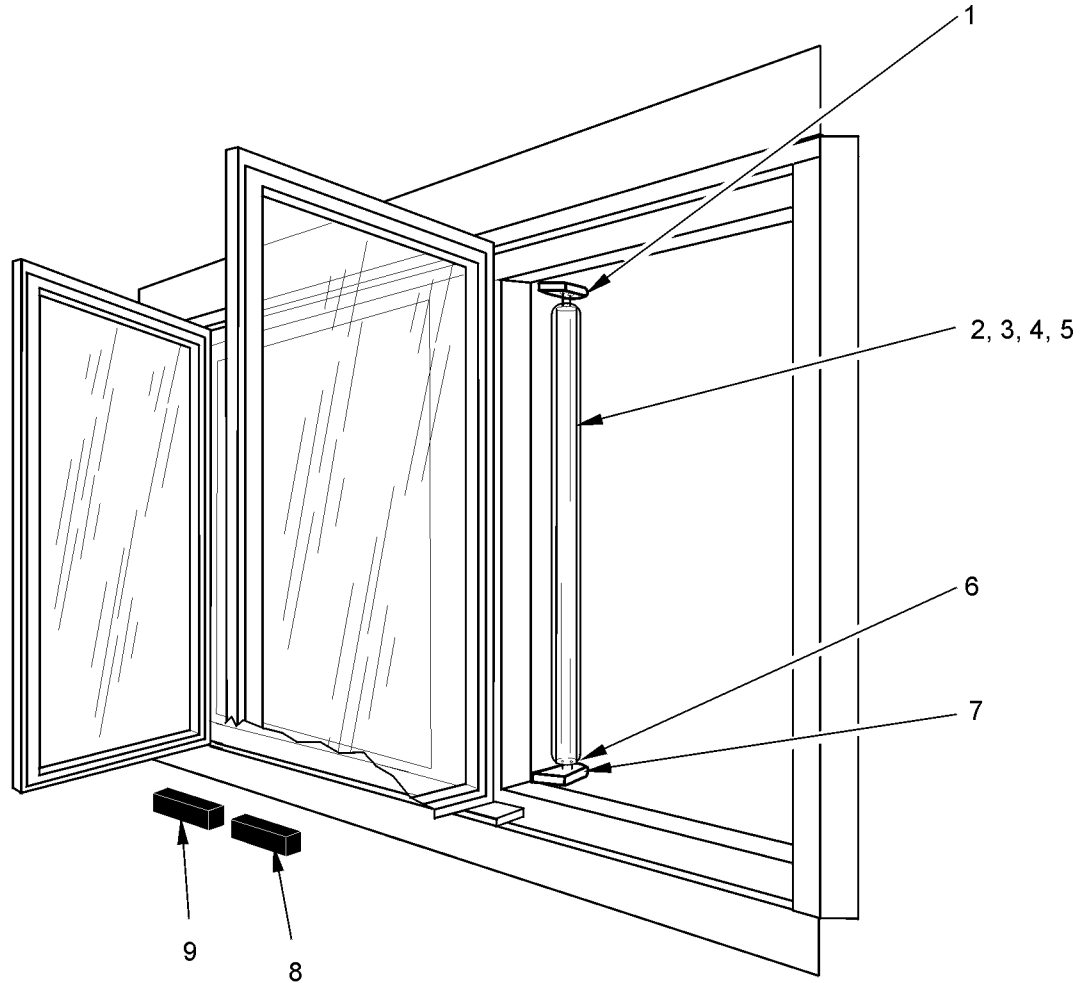

ELECTRICAL SYSTEM COMPONENTS - (CONT'D)
DOORS AND DOOR FRAMES - N54FG/N5NG
800MA Vertical Lighting and Ballasts (ANTHONY)

2-Door, 3-Door, 4-Door and 5-Door Merchandiser

Item	Part No.	Quantity				Description	Item	Part No.	Quantity				Description
		2dr	3dr	4dr	5dr				2dr	3dr	4dr	5dr	
1	5143327	3	4	5	6	Telescoping Lampholder	6	5967074	6	8	10	12	End Cap
2	5221168	3	4	5	6	Lamp, 60" 800MA	7	5143326	3	4	5	6	Stationary Lampholder
3	5220347	6	8	10	12	Heat Sink Shield	8	5049140	1	-	1	-	Ballast, 1 Lamp
4	5644082	3	4	5	6	Lampshield, 60" T-12	9	5218581	1	2	2	3	Ballast, 2 Lamp
5	5967056	3	4	5	6	Lampshield, T-17