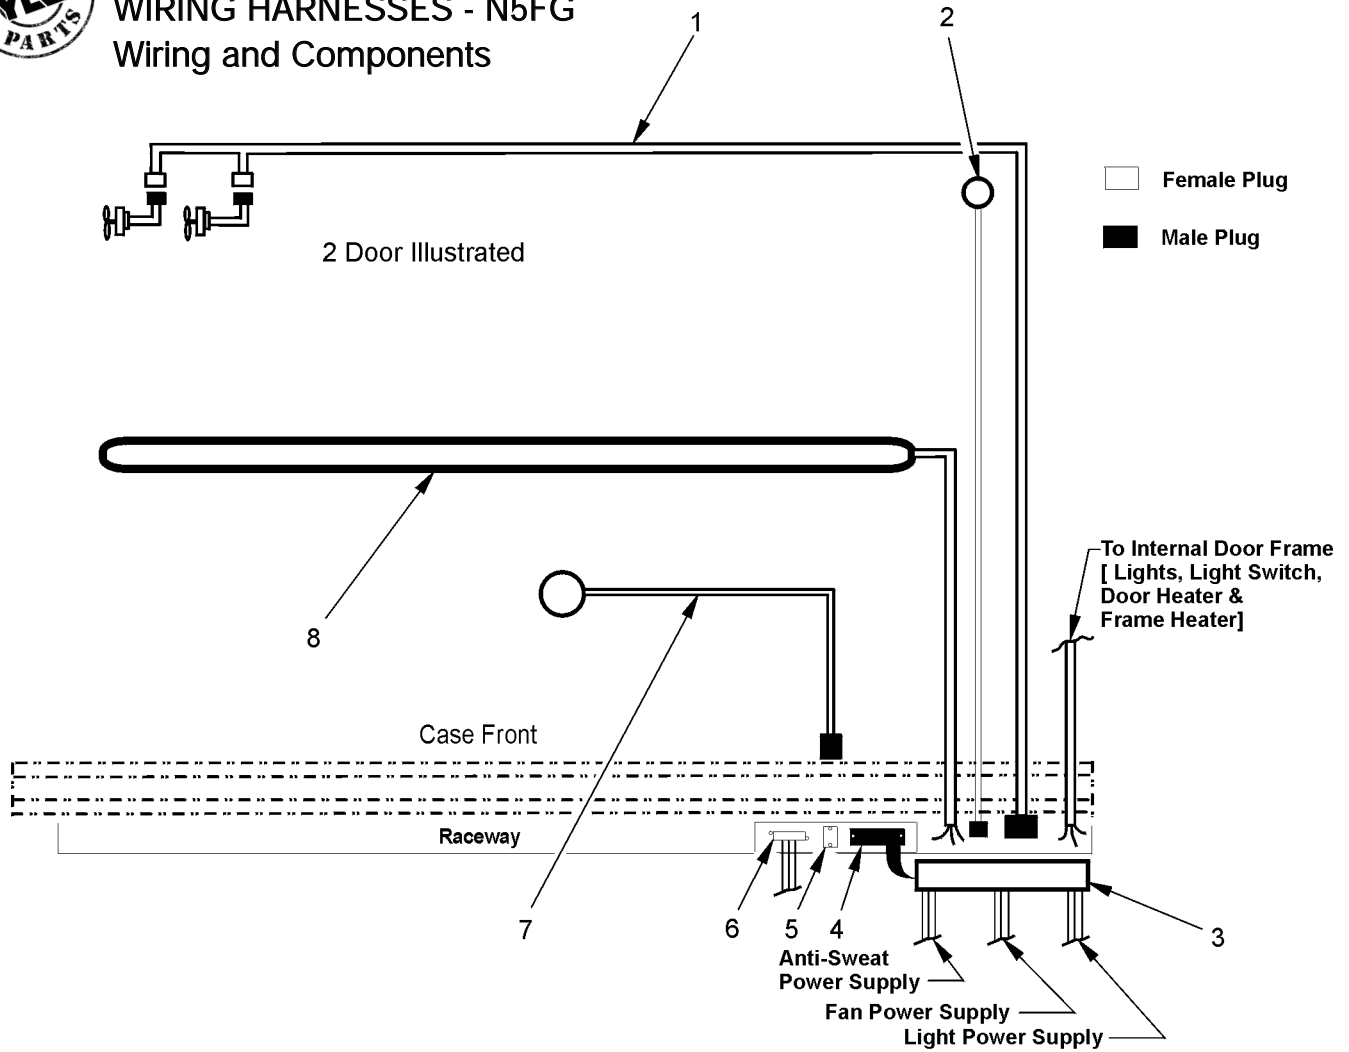

ELECTRICAL SYSTEM COMPONENTS

WIRING HARNESSSES - N5FG

Wiring and Components

2-Door, 3-Door, 4-Door and 5-Door Merchandiser

Item	Part No.	Quantity				Description	Item	Part No.	Quantity				Description
		2dr	3dr	4dr	5dr				2dr	3dr	4dr	5dr	
1	5237473	1	-	-	-	Fan Harness, 2-Door							
	5237474	-	1	-	-	Fan Harness, 3-Door	8	9029930	1	-	-	-	Defrost Heater, 2-Door
	5238812	-	-	1	-	Fan Harness, 4-Door		9029931	-	1	-	-	Defrost Heater, 3-Door
	5237039	-	-	-	1	Fan Harness, 5-Door		9029932	-	-	1	-	Defrost Heater, 4-Door
2	5236993	1	1	1	1	Klixon Thermostat, Fan		9029933	-	-	-	1	Defrost Heater, 5-Door
	5145098	1	1	1	1	Klixon Mounting Clip							
*	9300195	1	1	1	1	Terminal Block Support Assembly							
3	5238698	1	1	1	1	Terminal Block w/ Saddle Screws							
4	9300547	1	1	1	1	Terminal Block Support							
	5644102	4	4	4	4	Screw							
5	5236978	1	1	1	1	Relay							
	5100212	2	2	2	2	Screw							
6	5238696	1	1	1	1	Terminal Block w/ Saddle Screws							
7	9029929	1	1	1	1	Klixon Thermostat, Defrost