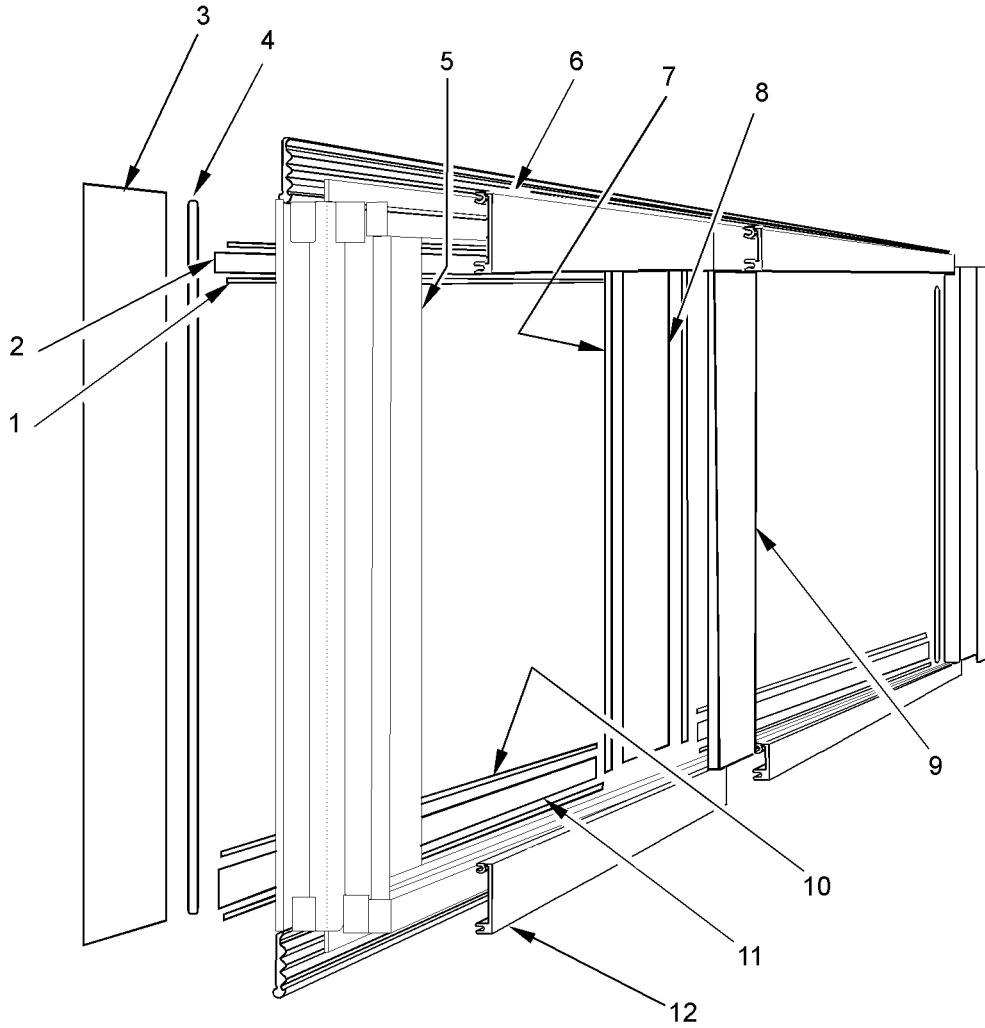

STRUCTURAL COMPONENTS - (CONT'D)
DOOR FRAME CONTACT PLATES AND COVERS (ANTHONY)
N5FG/N5NG

2-Door, 3-Door, 4-Door or 5-Door Merchandiser

Item	Part No.	Quantity				Description	Item	Part No.	Quantity				Description
		2dr	3dr	4dr	5dr				2dr	3dr	4dr	5dr	
1	5092038	4	6	8	10	Top Horizontal Contact Plate Retainer	7	5092036	2	4	6	8	Center Contact Plate Retainer
2	5092037	2	3	4	5	Top Horizontal Contact Plate	8	5092037	1	2	3	4	Vertical Center Mullion Contact Plate
3	5092035	2	2	2	2	Vertical End Mullion Contact Plate	9	5092029	1	2	3	4	Center Mullion Raceway Cover
4	5092036	2	2	2	2	Vertical End Mullion Retainer	10	5092038	4	6	8	10	Bottom Horizontal Contact Plate Retainer
5	5092028	2	2	2	2	Raceway Cover End Mullion	11	5092037	2	3	4	5	Bottom Horizontal Contact Plate
6	5092001	2	3	4	5	Top Horizontal Raceway Cover	12	5092001	2	3	4	5	Bottom Horizontal Raceway Cover