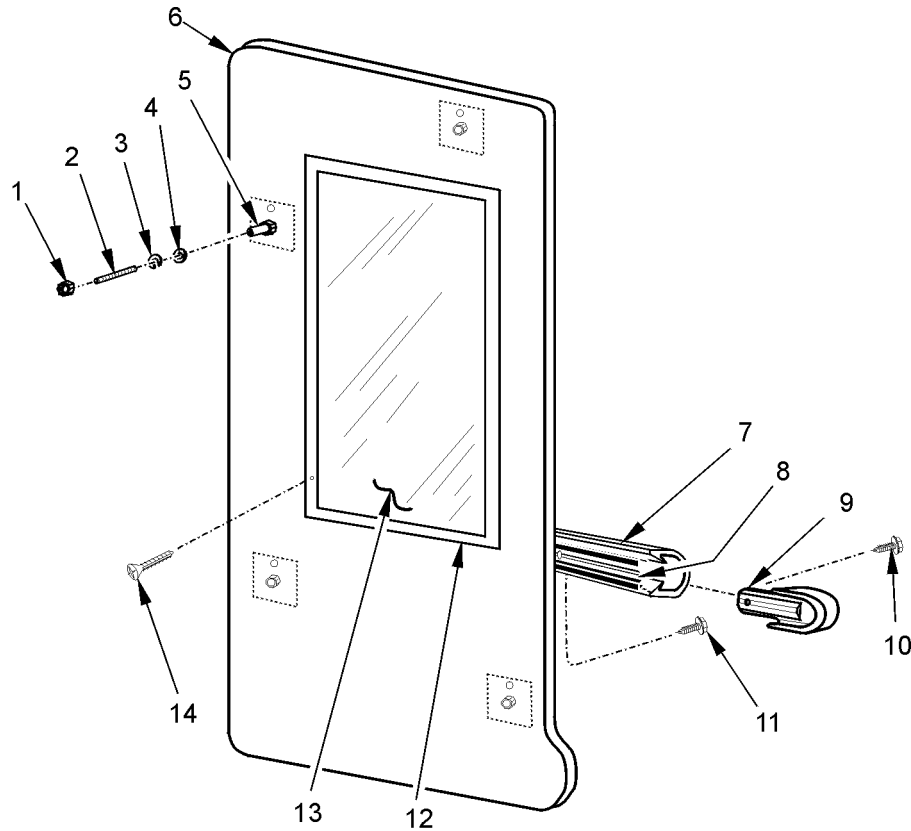

STRUCTURAL COMPONENTS - (CONT'D)
PATCH ENDS, PARTITIONS AND DIVIDERS - N5FG/N5NG
Solid Patch End with Glass Insert

Item	Part No.	Qty.	Description	Item	Part No.	Qty.	Description
*	9021023	1	RH End Assy., Ptd. w/ AL Glass Frame	*	9021387	1	End Bumper Assy., Cool Gray
*	9021024	1	LH End Assy., Ptd. w/ AL Glass Frame	*	9021405	1	End Bumper Assy., Black
*	9310351	1	RH End Assy., Ptd. w/ BLK Anodized Glass Frame	*	9021351	1	End Bumper Assy., Pearl Gray
*	9310352	1	LH End Assy., Ptd. w/ BLK Anodized Glass Frame	*	9310870	1	End Bumper Assy., Steel Gray
1	5100625	4	Nut, 5/16"-18	8	9027976	2	1" Bumper, Cool Gray - 35"
2	9022759	4	Stud, 5/16"-18 x 3"		9027977	2	1" Bumper, Black - 35"
3	5101003	4	Lockwasher		9027978	2	1" Bumper, Pearl Gray - 35"
4	5100976	4	Washer		9310875	2	1" Bumper, Steel Gray - 35"
5	9022756	4	Threaded Insert	9	9027883	2	Mounting Retainer
6	9028270	1	RH Bench Assy. w/ AL Glass Frame	10	9027743	4	End Cap, Cool Gray
	9028271	1	LH Bench Assy. w/ AL Glass Frame		9027744	4	End Cap, Black
	9310353	1	RH Bench Assy. w/ BLK Glass Frame		9027742	4	End Cap, Pearl Gray
	9310354	1	LH Bench Assy. w/ BLK Glass Frame		9310881	4	End Cap, Steel Gray
7	9027736	27'	Edge Trim, Cool Gray	11	5183536	4	Screw
	9027735	27'	Edge Trim, Black	12	5183536	12	Screw
	9027737	27'	Edge Trim, Pearl Gray	13	5963731	1	Glass Frame & Htr. Assy. (N5FG Ext. Only)
	9034932	27'	Edge Trim, Steel Gray		5647759	1	BLK Glass Frame & Htr. Assy. (N5FG Ext. Only)
					5963711	1	Heater Wire (N5FG Ext.)
					5963709	1	Glass Frame (N5FG Ext.)
					5963709	2	Glass Frame (N5NG)
					5647680	1	BLK Glass Frame (N5FG Ext.)
					5647680	2	BLK Glass Frame (N5NG)
				14	9022456	1	Glass, Thermo
				15	5145037	14	Screw