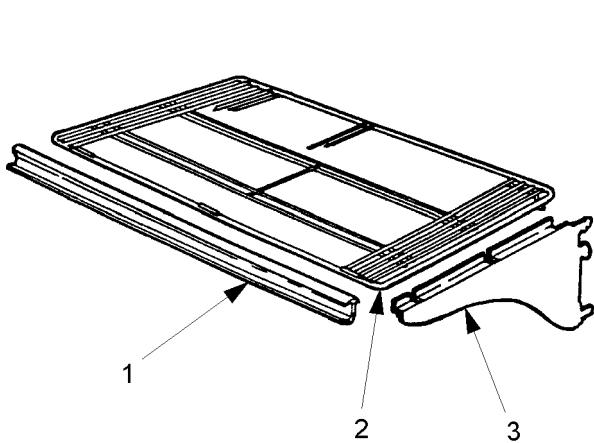

OPTIONAL CASE ACCESSORIES SHELF SCREENS

Standard Shelf Screen

Item	Part No.	Qty.	Description
*	5236613		Shelf Screen Assembly w/Card Molding & Brackets
*	5092183	1	Shelf Screen Assembly w/Card Molding
1	5236611	1	Card Molding
	5129715	2	Rivet
2	5236555	1	Shelf Screen
3	5205208	1	Adjustable LH Bracket
	5205207	1	Adjustable RH Bracket

Optional 3" Lip Shelf Screens

Item	Part No.	Qty.	Description
*	5238121		3" Lip Shelf Screen Assembly w/Brite Shiny Card Molding & Brackets
1	5238124	1	Shelf Screen
2	5205208	1	Adjustable LH Bracket
	5205207	1	Adjustable RH Bracket
3	5238143	1	Card Molding, Brite Shiny
	5901455	1	Card Molding Joint Trim
4	5104702	2	Rivet

Optional Shelf Screen

Item	Part No.	Qty.	Description
*	5238118		Shelf Screen Assembly w/Card Molding & Brackets
1	5236611	1	Card Molding
	5129715	2	Rivet
2	5238119	1	Shelf Screen
3	5948895	1	Adjustable LH Bracket
	5948894	1	Adjustable RH Bracket

Item	Part No.	Qty.	Description
*	5238123		3" Lip Shelf Screen Assembly w/Card Molding & Brackets
*	5092184		Shelf Screen Assembly w/Card Molding
1	5238124	1	Shelf Screen
2	5205208	1	Adjustable LH Bracket
	5205207	1	Adjustable RH Bracket
3	5236611	1	Card Molding
	5941919	1	Card Molding Joint Trim
4	5104702	2	Rivet