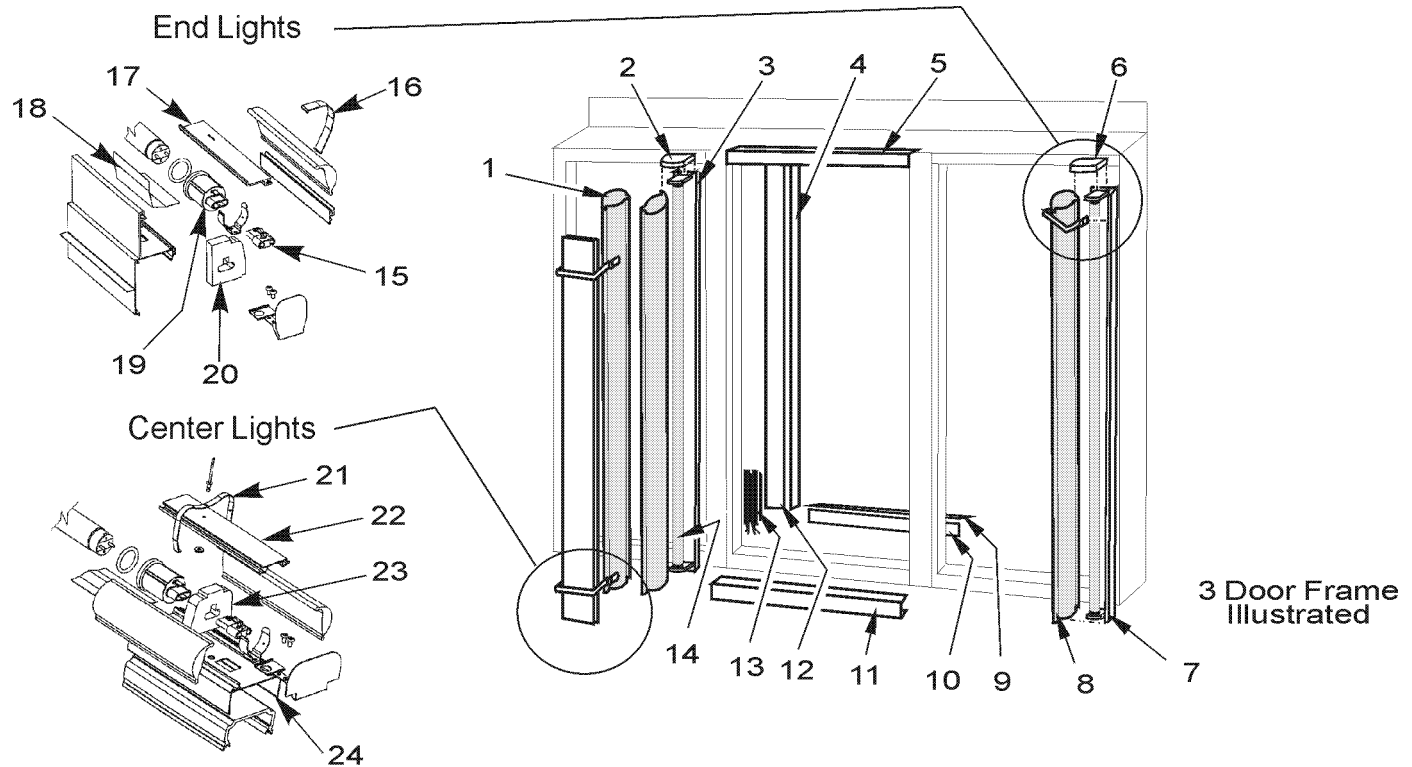

ELECTRICAL SYSTEM COMPONENTS - (CONT'D)
DOORS AND DOOR FRAMES - N5FG/N5NG
T-8 Prism Lighting and Ballasts (ANTHONY)

2-Door, 3-Door, 4-Door and 5-Door Merchandiser

Item	Part No.	Quantity				Description	Item	Part No.	Quantity				Description
		2dr	3dr	4dr	5dr				2dr	3dr	4dr	5dr	
1	5093911	2	3	4	5	Optical Lens	13	5875110	1	-	1	-	Ballast - 1 Lamp
2	5093918	2	4	6	8	Mullion Lens Filler Cap		5875111	1	2	2	3	Ballast - 2 Lamp
3	5093923	1	2	3	4	CTR Mullion Lens Retainer Cover	14	5093932	3	4	5	6	Lamp, T-8
	5093913	1	2	3	4	CTR Mullion Reflector		5093917	6	8	10	12	Lamp End Insulator
4	5093930	4	6	8	10	Vert. Contact Plate Retainer	15	5875105	6	8	10	12	Bi-Pin Lampholder
5	5092001	2	3	4	5	Horiz. Raceway Cover	16	5875104	2	2	2	2	Connector
6	5093919	4	4	4	4	End Lens Filler Cap	17	5875103	2	2	2	2	End Lens Clip
7	5093924	2	2	2	2	End Mullion Lens Retainer Cover	18	5875109	2	2	2	2	End Lens Mount w/clip
	5093914	2	2	2	2	End Mullion Reflector	19	5875107	2	3	4	6	Reflector
8	5093911	2	3	4	5	Optical Lens		5875108	2	3	4	6	Socket - Top
9	5093929	4	6	8	10	Horiz. Contact Plate Retainer	20	5875106	2	2	2	2	Socket - Bottom
10	5093926	4	6	8	10	Horiz. Contact Plate	21	5875100	2	4	6	8	End Seal
11	5092001	2	3	4	5	Horiz. Raceway Cover	22	5875099	1	2	3	4	CTR Mullion Lens Clip
12	5093928	1	2	3	4	Vert. CTR Contact Plate	23	5875101	1	2	3	4	Bridge
	5093927	2	2	2	2	Vert. End Contact Plate	24	5875102	1	2	3	4	CTR Seal
													CTR Mullion Cover