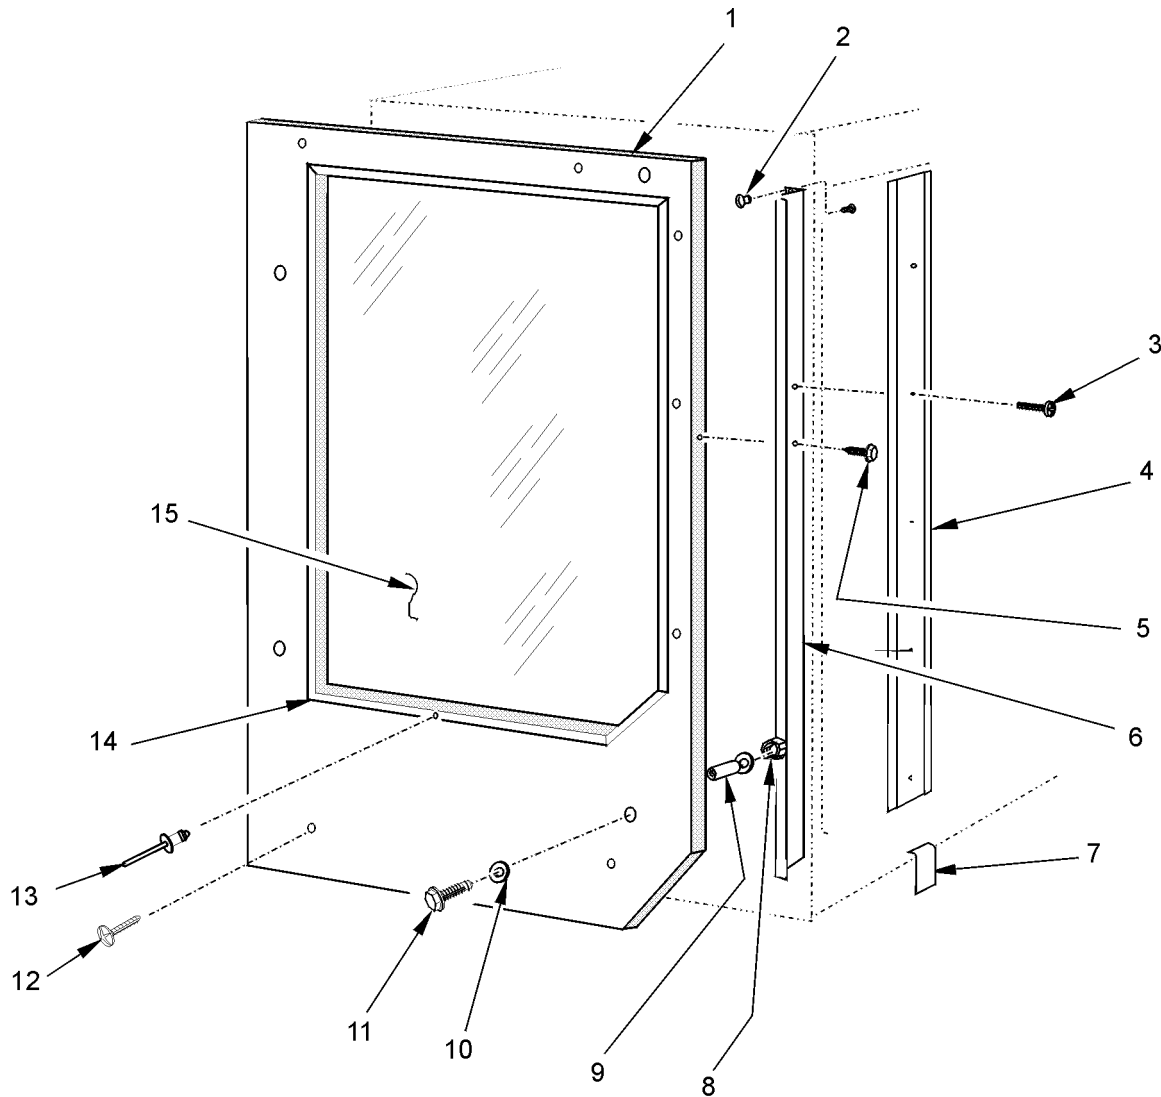

STRUCTURAL COMPONENTS - (CONT'D)
PATCH ENDS, PARTITIONS AND DIVIDERS - N5FG/N5NG
1" Solid Partition with Plexiglas Insert

Item	Part No.	Qty.	Description	Item	Part No.	Qty.	Description
*	9021568	1	1" Partition Assembly, Ptd. w/ Plexiglas Insert	9310467	1	1	Door Frame Joint Trim, Gold (ANTHONY)
1	5237988	1	1" Partition Bench Assy., Ptd. w/ Plexiglas Insert	5	5183536	6	Screw
2	5204691	6	Binding Screw	6	5238241	1	Vertical Joint Trim Support
3	5199134	5	Screw	7	9300580	1	Cladding Trim
4	9302543	1	Vertical Joint Trim, Ptd. (ARDCO)	8	5183536	2	Screw
	9302544	1	Vertical Joint Trim, BRT/SS (ARDCO)	9	5126973	4	Nut
	9302542	1	Vertical Joint Trim, Gold (ARDCO)	10	5053056	4	Pull-up Extension Sleeve
	9301618	1	Door Frame Joint Trim, Ptd. (ANTHONY)	11	5100979	8	Washer
	9301617	1	Door Frame Joint Trim, BRT/SS (ANTHONY)	12	5122898	4	Bolt
				13	5111030	7	Screw
				14	5104702	93	Rivet
				15	5210535	2	Plexiglas Retainer
					5237993	1	Plexiglas Insert