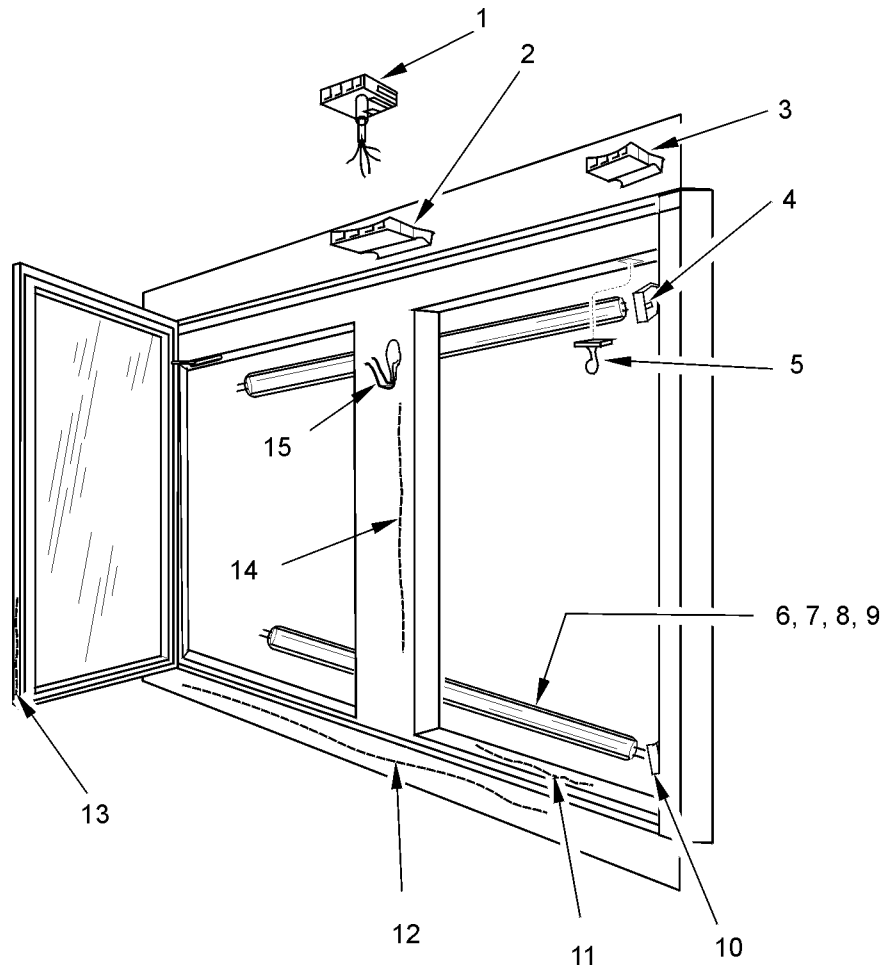

ELECTRICAL SYSTEM COMPONENTS - (CONT'D)
DOORS AND DOOR FRAMES - N54FG/N5NG
Anti-Sweat Heaters and Horizontal Lighting (ANTHONY)

2-Door, 3-Door, 4-Door and 5-Door Merchandiser

Item	Part No.	Quantity				Description	Item	Part No.	Quantity				Description
		2dr	3dr	4dr	5dr				2dr	3dr	4dr	5dr	
1	5093936	2	3	4	5	Hinge Pin Plug	9	5967074	4	4	8	8	End Cap
2	5076929	1	2	3	4	Hinge Pin Recept. (DBL)	10	5967056	2	2	4	4	Stationary Lampholder
3	5076928	2	2	2	2	Hinge Pin Recept. (SGL)	11	5093944	1	-	-	-	Bottom Heater Wire (N5FG only)
4	5143357	2	2	4	4	Telescoping Lampholder		5093945	-	1	-	-	Bottom Heater Wire (N5FG only)
5	5100565	1	1	1	1	Toggle Switch		5093946	-	-	1	-	Bottom Heater Wire (N5FG only)
6	5221168	2	-	4	-	Lamp, 60" 800MA		5093947	-	-	-	1	Bottom Heater Wire (N5FG only)
	5239138	-	2	-	-	Lamp, 84" 800MA	12	5093940	1	-	-	-	Perimeter Heater Wire
	5204634	-	-	-	4	Lamp, 72" 800MA		5093941	-	1	-	-	Perimeter Heater Wire
7	5220347	4	4	8	8	Heat Sink Screen		5093942	-	-	1	-	Perimeter Heater Wire
8	5644082	2	-	4	-	Lampshield, 60" T-12		5093943	-	-	-	1	Perimeter Heater Wire
	5967056	2	-	4	-	Lampshield, 60" T-17 (N5FG)	13	5093938	2	3	4	5	Door Heater Wire
	5644084	-	2	-	-	Lampshield, 84" T-12	14	5093939	1	2	3	4	Center Mullion Heater Wire
	5967074	-	2	-	-	Lampshield, 84" T-17 (N5FG)	15	5093935	2	3	4	5	Female Receptacle
	5644083	-	-	-	4	Lampshield, 72" T-12							
	5967055	-	-	-	4	Lampshield, 72" T-17 (N5FG)