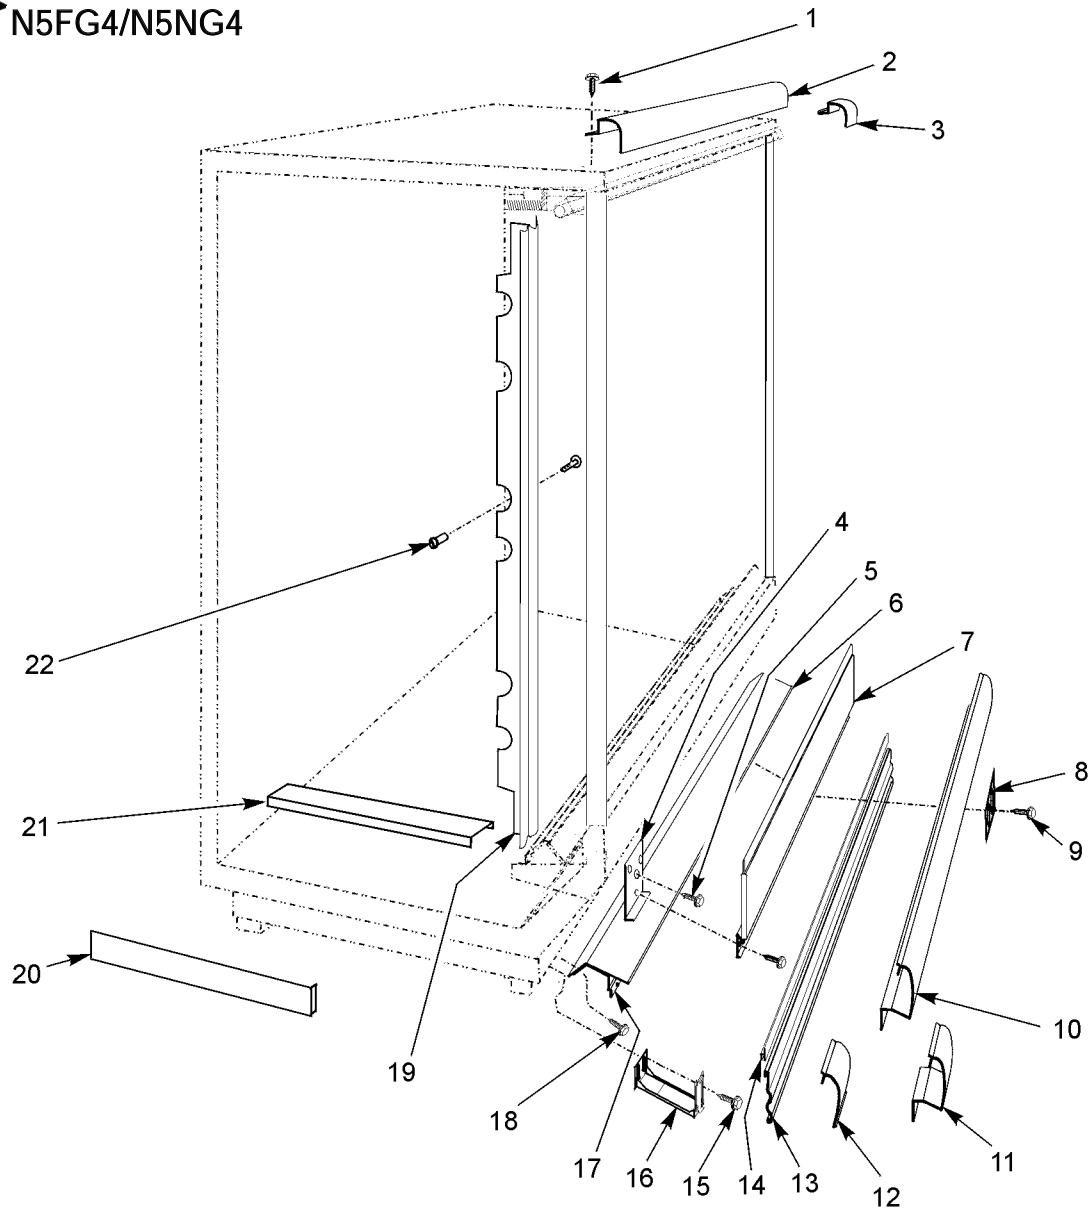

CLADDING, COVERS AND TRIMS - (CONT'D)

N5FG4/N5NG4

4-Door Merchandiser

Item	Part No.	Qty.	Description	Item	Part No.	Qty.	Description
1	5183536	7	Screw	13	+	1	Kickplate
2	9025456	1	Top Cladding, Painted		9041790	1	Kickplate Backer
3	9025656	1	Top Cladding Backer, Painted	14	+	1	Kickplate Extension [OPTL]
4	9300197	4	Cladding Retainer	15	9025833	8	Shoulder Screw (2 per support)
5	5183536	12	Screw	16	9042416	4	Kickplate Support Assy.
6	9300222	1	Raceway Assembly	17	9041323	8	Raceway CVR Support
7	9320877	1	Front Cladding, Ptd. (ARDCO)	17	5183536	16	Screw
	9025451	1	Opt. Front Cladding, Ptd. (ANTHONY)	19	9320568	1	Frame-to-Frame Joint Trim, AL (ARDCO)
	5183536	7	Screw		9320923	1	Frame-to-Frame Joint Trim, BLK (ARDCO)
8	9023841	5	Raceway Cover Retainer		5238239	1	Opt. Door Joint Trim (ANTHONY)
9	5183536	10	Screw (2 per retainer)	20	9022461	1	LH End Closeoff, Painted
10	+	1	Raceway Cover		9022468	1	RH End Closeoff, Painted
11	+	1	Raceway Cover End Trim	21	5238229	1	Horizontal Joint Trim
12	+	1	Raceway Cover Backer	22	5076411	6	Binding Screw

+ See next page for parts breakdown per color.