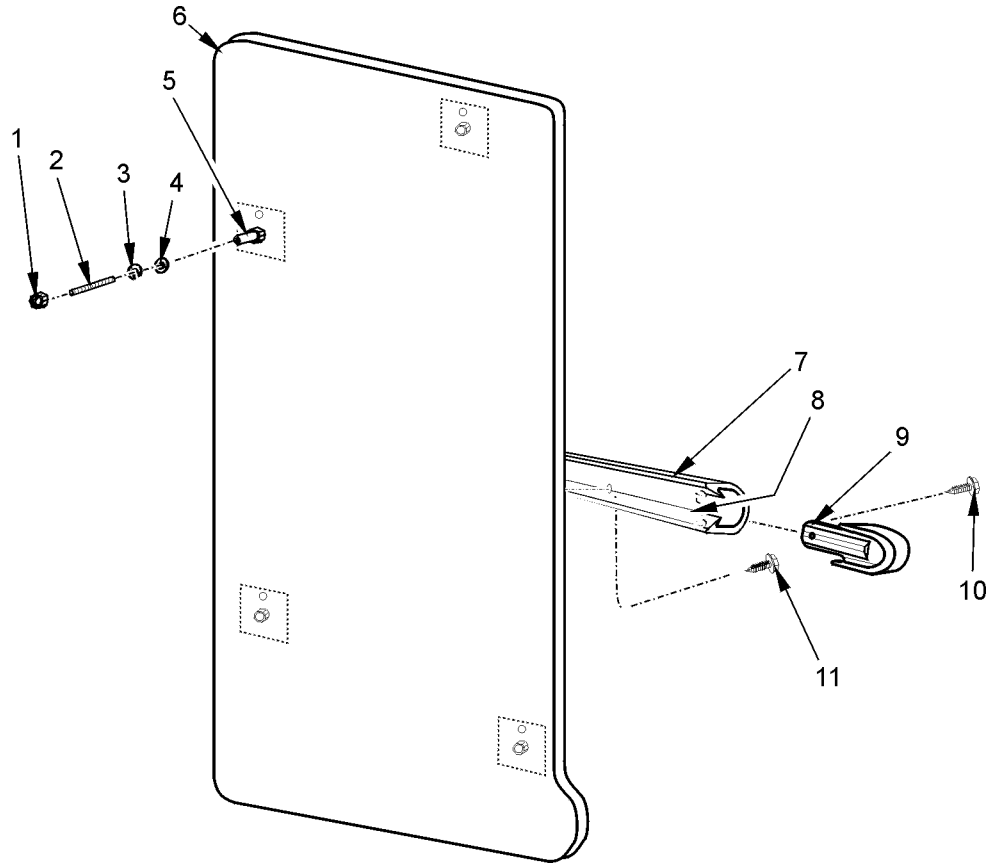

STRUCTURAL COMPONENTS - (CONT'D)
PATCH ENDS, PARTITIONS AND DIVIDERS - N5FG/N5NG
Solid Patch End

Item	Part No.	Qty.	Description	Item	Part No.	Qty.	Description
*	9021021	1	RH End Assembly, Painted w/ Fiberglass Liner	*	9021387	1	End Bumper Assy., Cool Gray
*	9021022	1	LH End Assembly, Painted w/ Fiberglass Liner	*	9021405	1	End Bumper Assy., Black
*	9310439	1	RH End Assembly, Painted w/ Stainless Steel Liner	*	9021351	1	End Bumper Assy., Pearl Gray
*	9310440	1	LH End Assembly, Painted w/ Stainless Steel Liner	*	9310870	1	End Bumper Assy., Steel Gray
1	5100625	4	Nut, 5/16"-18	7	9027976	2	1" Bumper, Cool Gray - 35"
2	9022759	4	Stud, 5/16"-18 x 3"		9027977	2	1" Bumper, Black - 35"
3	5101003	4	Lockwasher		9027978	2	1" Bumper, Pearl Gray - 35"
4	5100976	4	Washer		9310875	2	1" Bumper, Steel Gray - 35"
5	9022756	4	Threaded Insert	8	9027883	2	Mounting Retainer
6	9028268	1	RH Bench Assy. w/ FBRGL Liner	9	9027743	4	End Cap, Cool Gray
	9028269	1	LH Bench Assy. w/ FBRGL Liner		9027744	4	End Cap, Black
	9310439	1	RH Bench Assy. w/ SS Liner		9027742	4	End Cap, Pearl Gray
	9310731	1	LH Bench Assy. w/ SS Liner		9310881	4	End Cap, Steel Gray
				10	5183536	4	Screw
				11	5183536	12	Screw