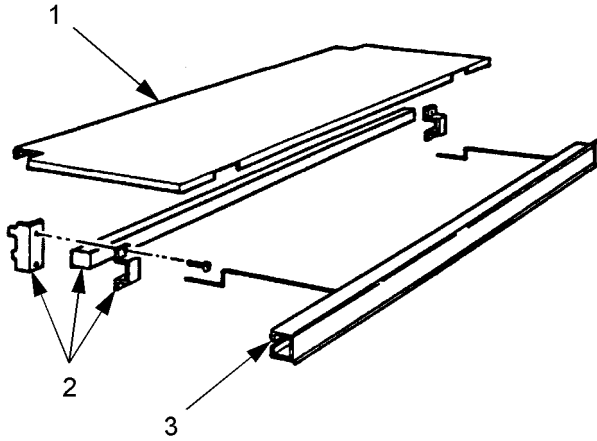

OPTIONAL CASE ACCESSORIES - (CONT'D)
MAGNA BAR/AIR BAFFLE AND DOOR BUMPERS

Magna Bar and Air Baffle with Card Molding

Item	Part No.	Qty.	Description
*	5643164	1	Baffle Air & Card Molding Assembly
1	5643171	1	Air Close-off Shelf
2	5643163	1	30" Magna Peg Bar with Bracket
3	5643172	1	Support Arm Assembly & Plastic Card Molding

Door Bumpers

Item	Part No.	Quantity				Description
		2dr	3dr	4dr	5dr	
*	5643343	1	1	1	1	Black Door Bumper Assy.
*	9321316	1	-	-	-	Chrome Door Bumper Set
*	9321317	-	1	-	-	Chrome Door Bumper Set
*	9321318	-	-	1	-	Chrome Door Bumper Set
*	9321319	-	-	-	1	Chrome Door Bumper Set
1	5238023	1	1	1	1	Black Door Bumper (per door)
	5638677	3'	3'	3'	3'	Black Tape (per blk. bumper)
	9321315	2	3	4	5	Chrome Door Bumper (per door)
2	-----	2	2	2	2	Screw (furn. w/ blk. bumper)
	5145037	8	12	16	20	Screw (4 per door)