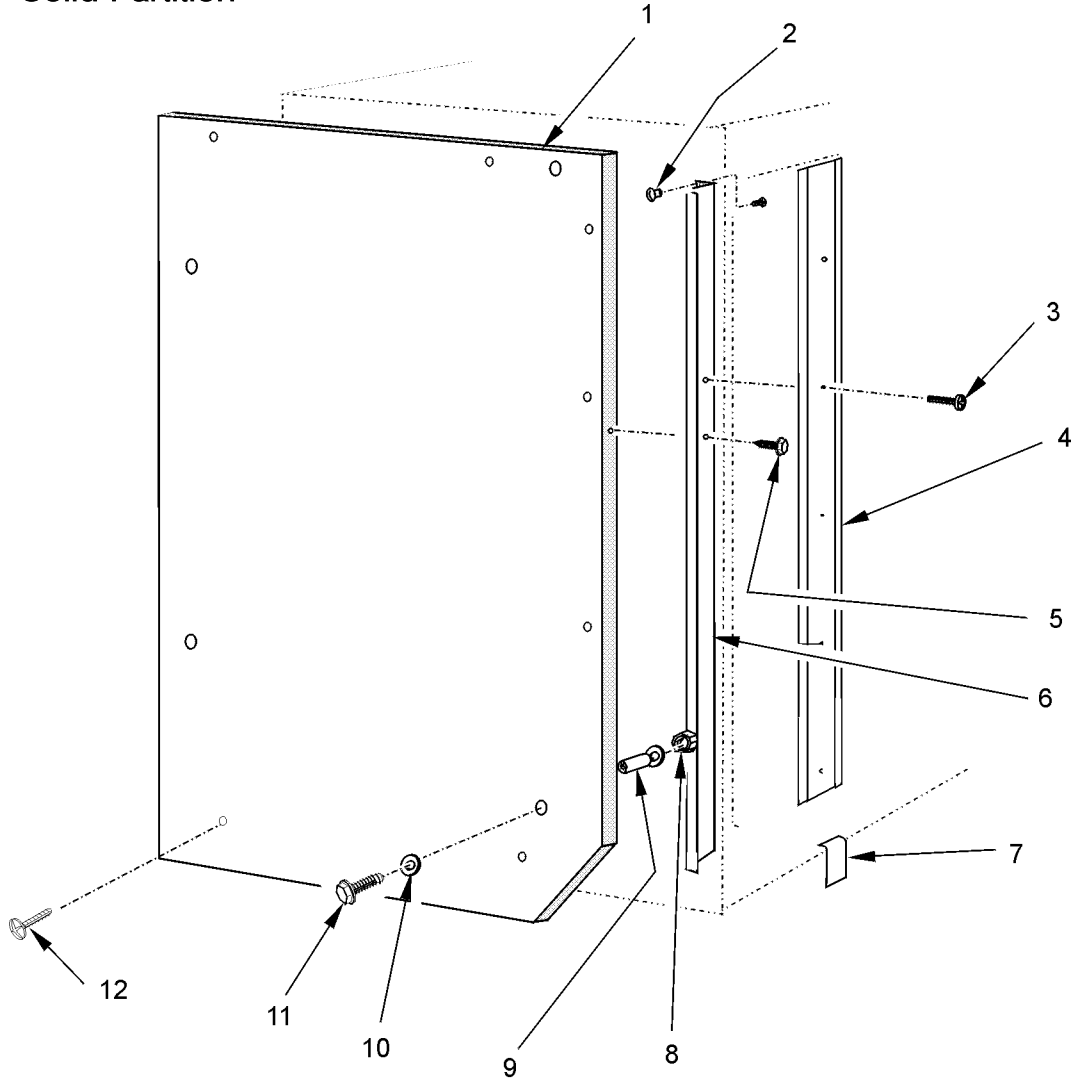

STRUCTURAL COMPONENTS - (CONT'D)
PATCH ENDS, PARTITIONS AND DIVIDERS - N5FG/N5NG
1" Solid Partition

Item	Part No.	Qty.	Description	Item	Part No.	Qty.	Description
*	9021569	1	1" Partition Assembly, Ptd.		9310467	1	Door Frame Joint Trim, Gold (ANTHONY)
1	5237999	1	1" Partition Bench Assy., Ptd.				
2	5204691	6	Binding Screw	5	5183536	6	Screw
3	5199134	5	Screw	6	5238241	1	Vertical Joint Trim Support
4	9302543	1	Vertical Joint Trim, Ptd. (ARDCO)	7	9300580	1	Cladding Trim
	9302544	1	Vertical Joint Trim, BRT/SS (ARDCO)		5183536	2	Screw
	9302542	1	Vertical Joint Trim, Gold (ARDCO)	8	5126973	4	Nut
	9301618	1	Door Frame Joint Trim, Ptd. (ANTHONY)	9	5053056	4	Pull-up Extension Sleeve
	9301617	1	Door Frame Joint Trim, BRT/SS (ANTHONY)	10	5100979	8	Washer
				11	5122898	4	Bolt
				12	5111030	7	Screw