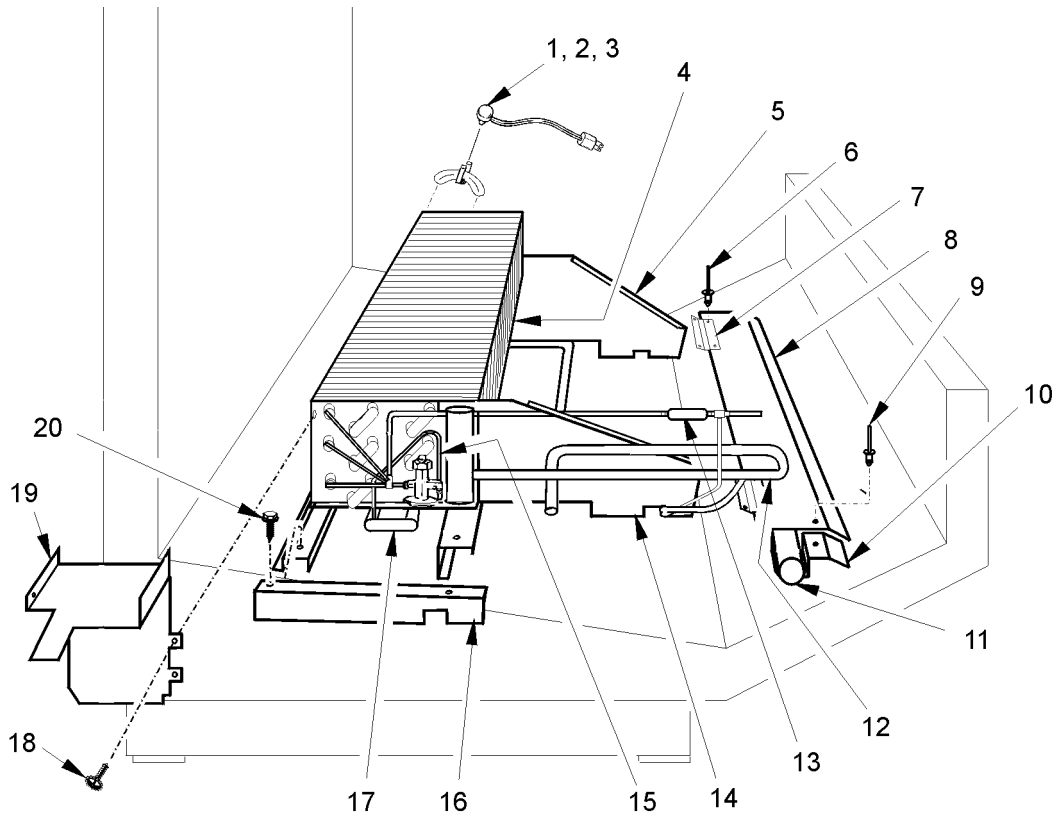

REFRIGERATION SYSTEM COMPONENTS - (CONT'D)

HOT GAS DEFROST - N5FG

2-Door, 3-Door, 4-Door and 5-Door Merchandiser

Item	Part No.	Quantity				Description	Item	Part No.	Quantity				Description	
		2dr	3dr	4dr	5dr				2dr	3dr	4dr	5dr		
1	9023508	1	1	1	1	Klixon, Def. Term. (55/40)	5239254	-	1	-	-	Heater		
2	9023509	1	1	1	1	Klixon, Fan Delay (25/10)	5239253	-	-	1	-	Heater		
3	9023506	1	1	1	1	Klixon, Drain Pan Heater (70/40)	5239255	-	-	-	1	Heater		
4	5245739	1	-	-	-	Coil & Fittings Assy.	12	5643882	1	-	-	-	Hot Gas Loop	
	5245740	-	1	-	-	Coil & Fittings Assy.		5643883	-	1	-	-	Hot Gas Loop	
	5245741	-	-	1	-	Coil & Fittings Assy.		5643884	-	-	1	-	Hot Gas Loop	
	5245742	-	-	-	1	Coil & Fittings Assy.		5643885	-	-	-	1	Hot Gas Loop	
5	5238266	1	1	1	1	RH Fan Panel Close-off	* 5646042	1	1	1	1	HG Defrost Check Valve Assy.		
	5111197	6	6	6	6	Screw (3 per close-off)		13	5200228	1	1	1	1	Check Valve
*	5239256	1	-	-	-	Drain Pan Heater Assy.		5646037	1	1	1	1	Distrn. & Tubing Assy.	
*	5239258	-	1	-	-	Drain Pan Heater Assy.	14	5238267	1	1	1	1	LH Fan Panel Close-off	
*	5239257	-	-	1	-	Drain Pan Heater Assy.	15	5646082	1	1	1	1	Hot Gas Liquid Line	
*	5239259	-	-	-	1	Drain Pan Heater Assy.	16	5239089	1	1	1	1	LH Lower End Close-off	
6	5104702	4	6	8	10	Rivet		5239088	1	1	1	1	RH Lower End Close-off	
7	5186058	2	3	4	5	Hinge	17	5643878	1	-	-	-	Heat Exchanger Assy.	
8	5236691	1	-	-	-	DR Trap Heater Support		5643879	-	1	-	-	Heat Exchanger Assy.	
	5236456	-	1	-	-	DR Trap Heater Support		5643880	-	-	1	-	Heat Exchanger Assy.	
	5236692	-	-	1	-	DR Trap Heater Support		5643881	-	-	-	1	Heat Exchanger Assy.	
	5236457	-	-	-	1	DR Trap Heater Support	18	5183536	6	6	6	6	Screw (3 per close-off)	
9	5105037	2	3	3	4	Rivet	19	5967185	1	1	1	1	LH Horizontal Close-off	
10	9040689	2	3	3	4	Heater Cover Support		5967184	1	1	1	1	RH Horizontal Close-off	
11	5239252	1	-	-	-	Heater	20	5183536	4	4	4	4	Screw (2 per side)