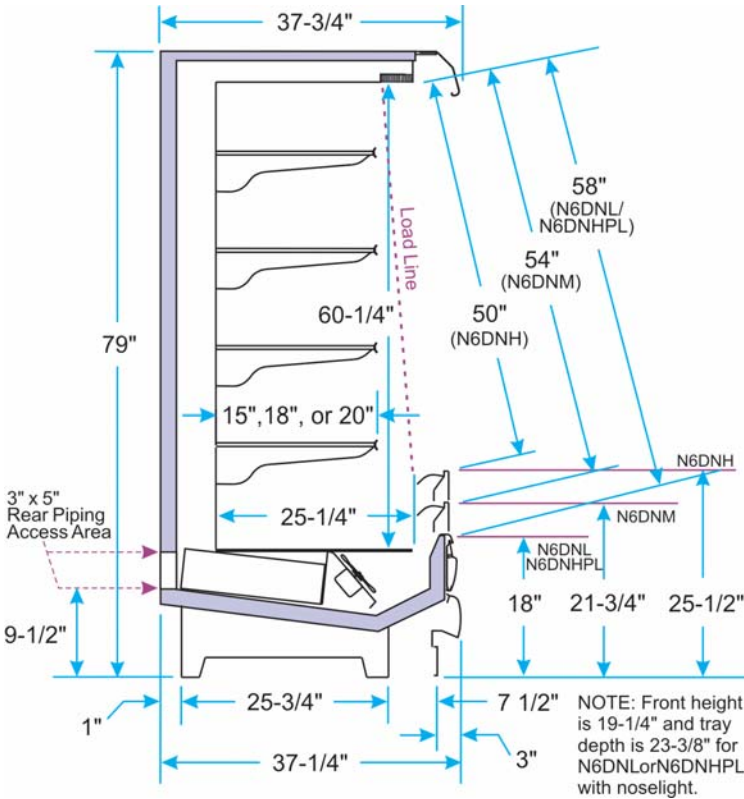

Specifications are subject to engineering changes without notice.

Model	Case Length	Description	Capacity in Cubic Feet*
N6DNL	4' • 6' • 8' • 12'	18" Front, Narrow Multi-Deck Bulk Produce, standard coil	32.9 • 49.4 • 65.8 • 98.7
N6DNM	6' • 8' • 12'	22" Front, Narrow Multi-Deck Bulk Produce, standard coil	49.4 • 65.8 • 98.7
N6DNH	6' • 8' • 12'	26" Front, Narrow Multi-Deck Bulk Produce, standard coil	49.4 • 65.8 • 98.7
N6DNHPL	4' • 6' • 8' • 12'	18" Front, Narrow Multi-Deck Bulk Produce, TC Coil	32.9 • 49.4 • 65.8 • 98.7

* Cubic capacity is based on four rows of 20" shelves.