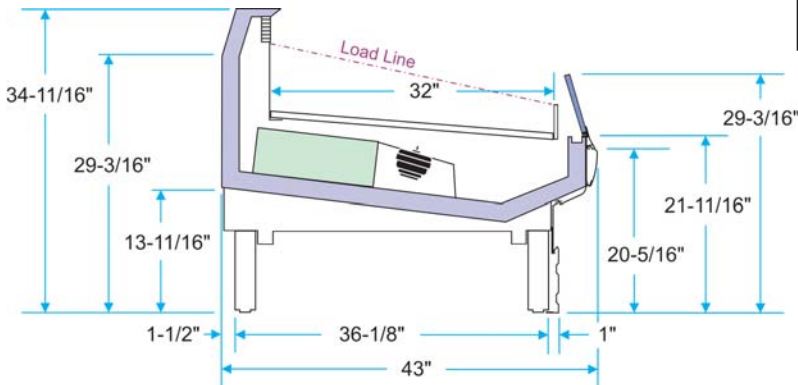

Model	Case Length	Description	Capacity in Cubic Feet
NNG	6' • 8' • 12'	Glass Front Self-Service, std coil	12.3 • 16.4 • 24.6

Dairy / Deli