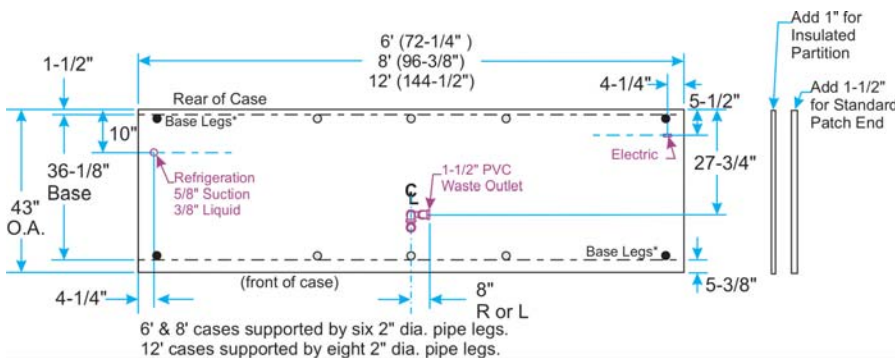

Model	Case Length	Description	Capacity in Cubic Feet
NNG	6' • 8' • 12'	Glass Front Self-Service, std coil	12.3 • 16.4 • 24.6

Dairy / Deli