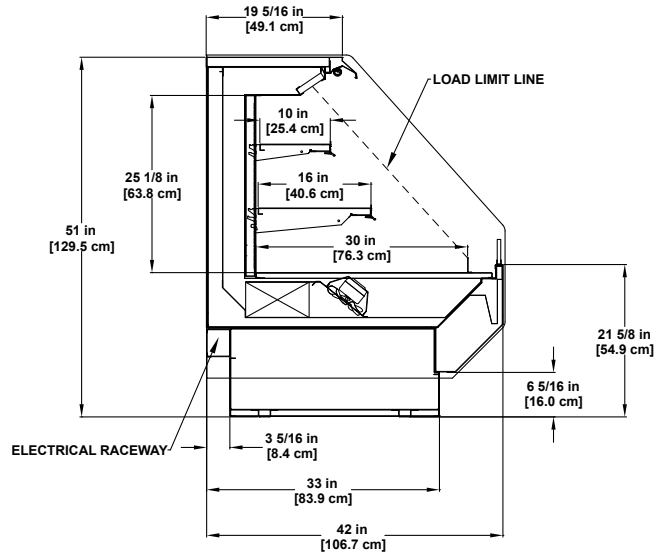

PF-R Refrigerated Multi-deck Display