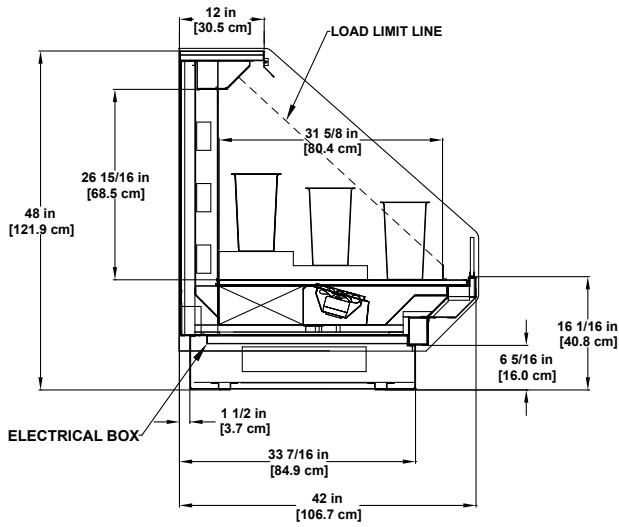

Floral SELF-SERVICE

FT-R Refrigerated Multi-deck Display