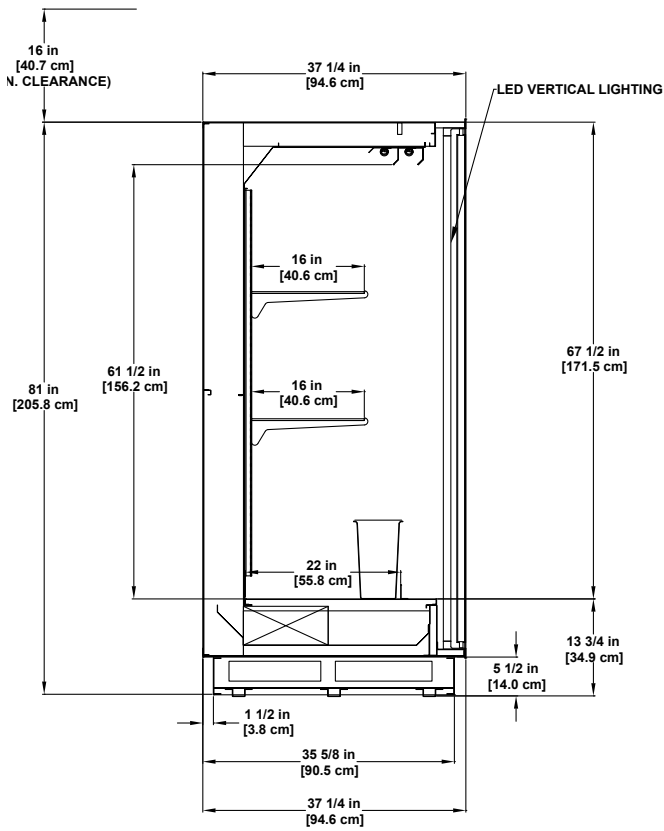

Please consult Hillphoenix Engineering Reference Manual for dimensions, plan views and technical specifications. Specifications are subject to change without notice.

Designed for optimal performance in store environments where temperatures and humidity do not exceed 75°F and 55% R.H.