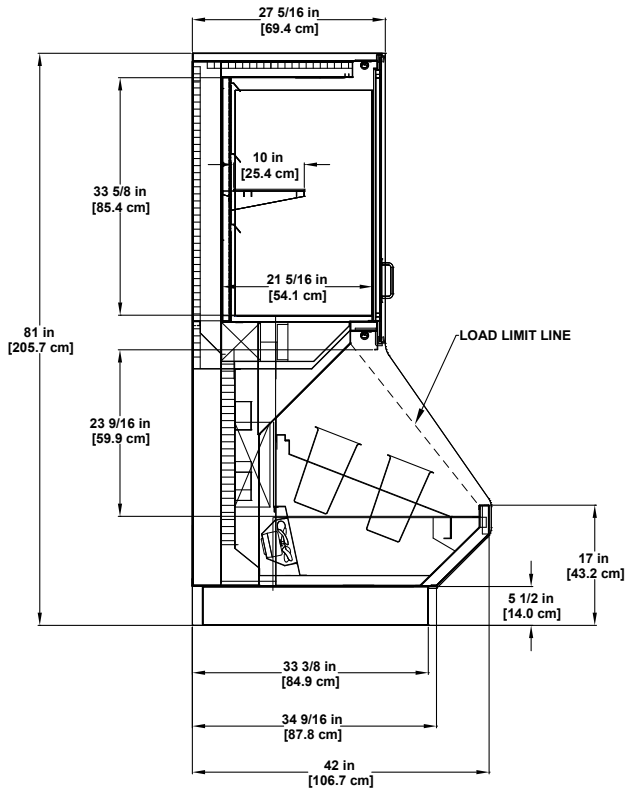

NFT-R Refrigerated Multi-deck Display