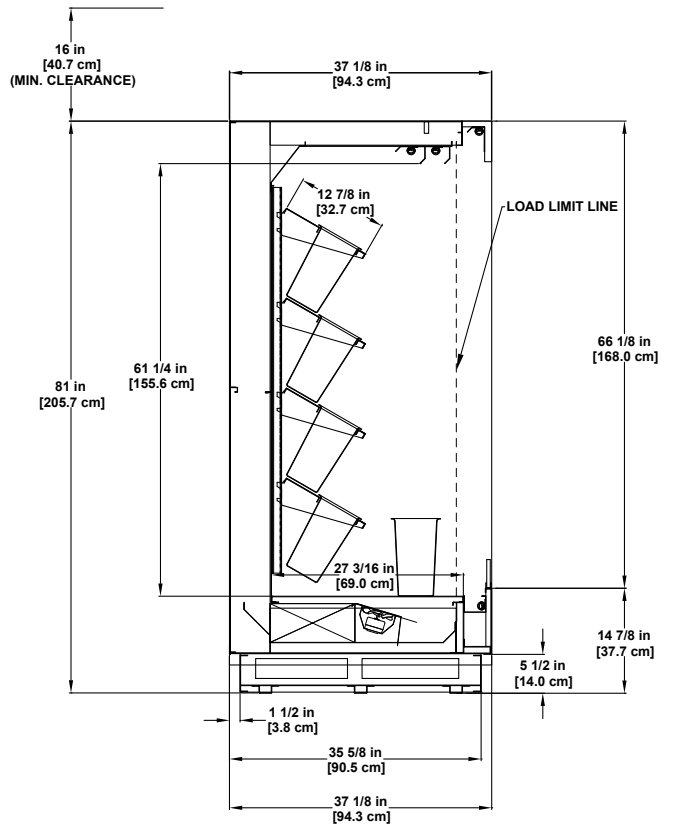

Please consult Hillphoenix Engineering Reference Manual for dimensions, plan views and technical specifications. Specifications are subject to change without notice.

Designed for optimal performance in store environments where temperatures and humidity do not exceed 75°F and 55% R.H.